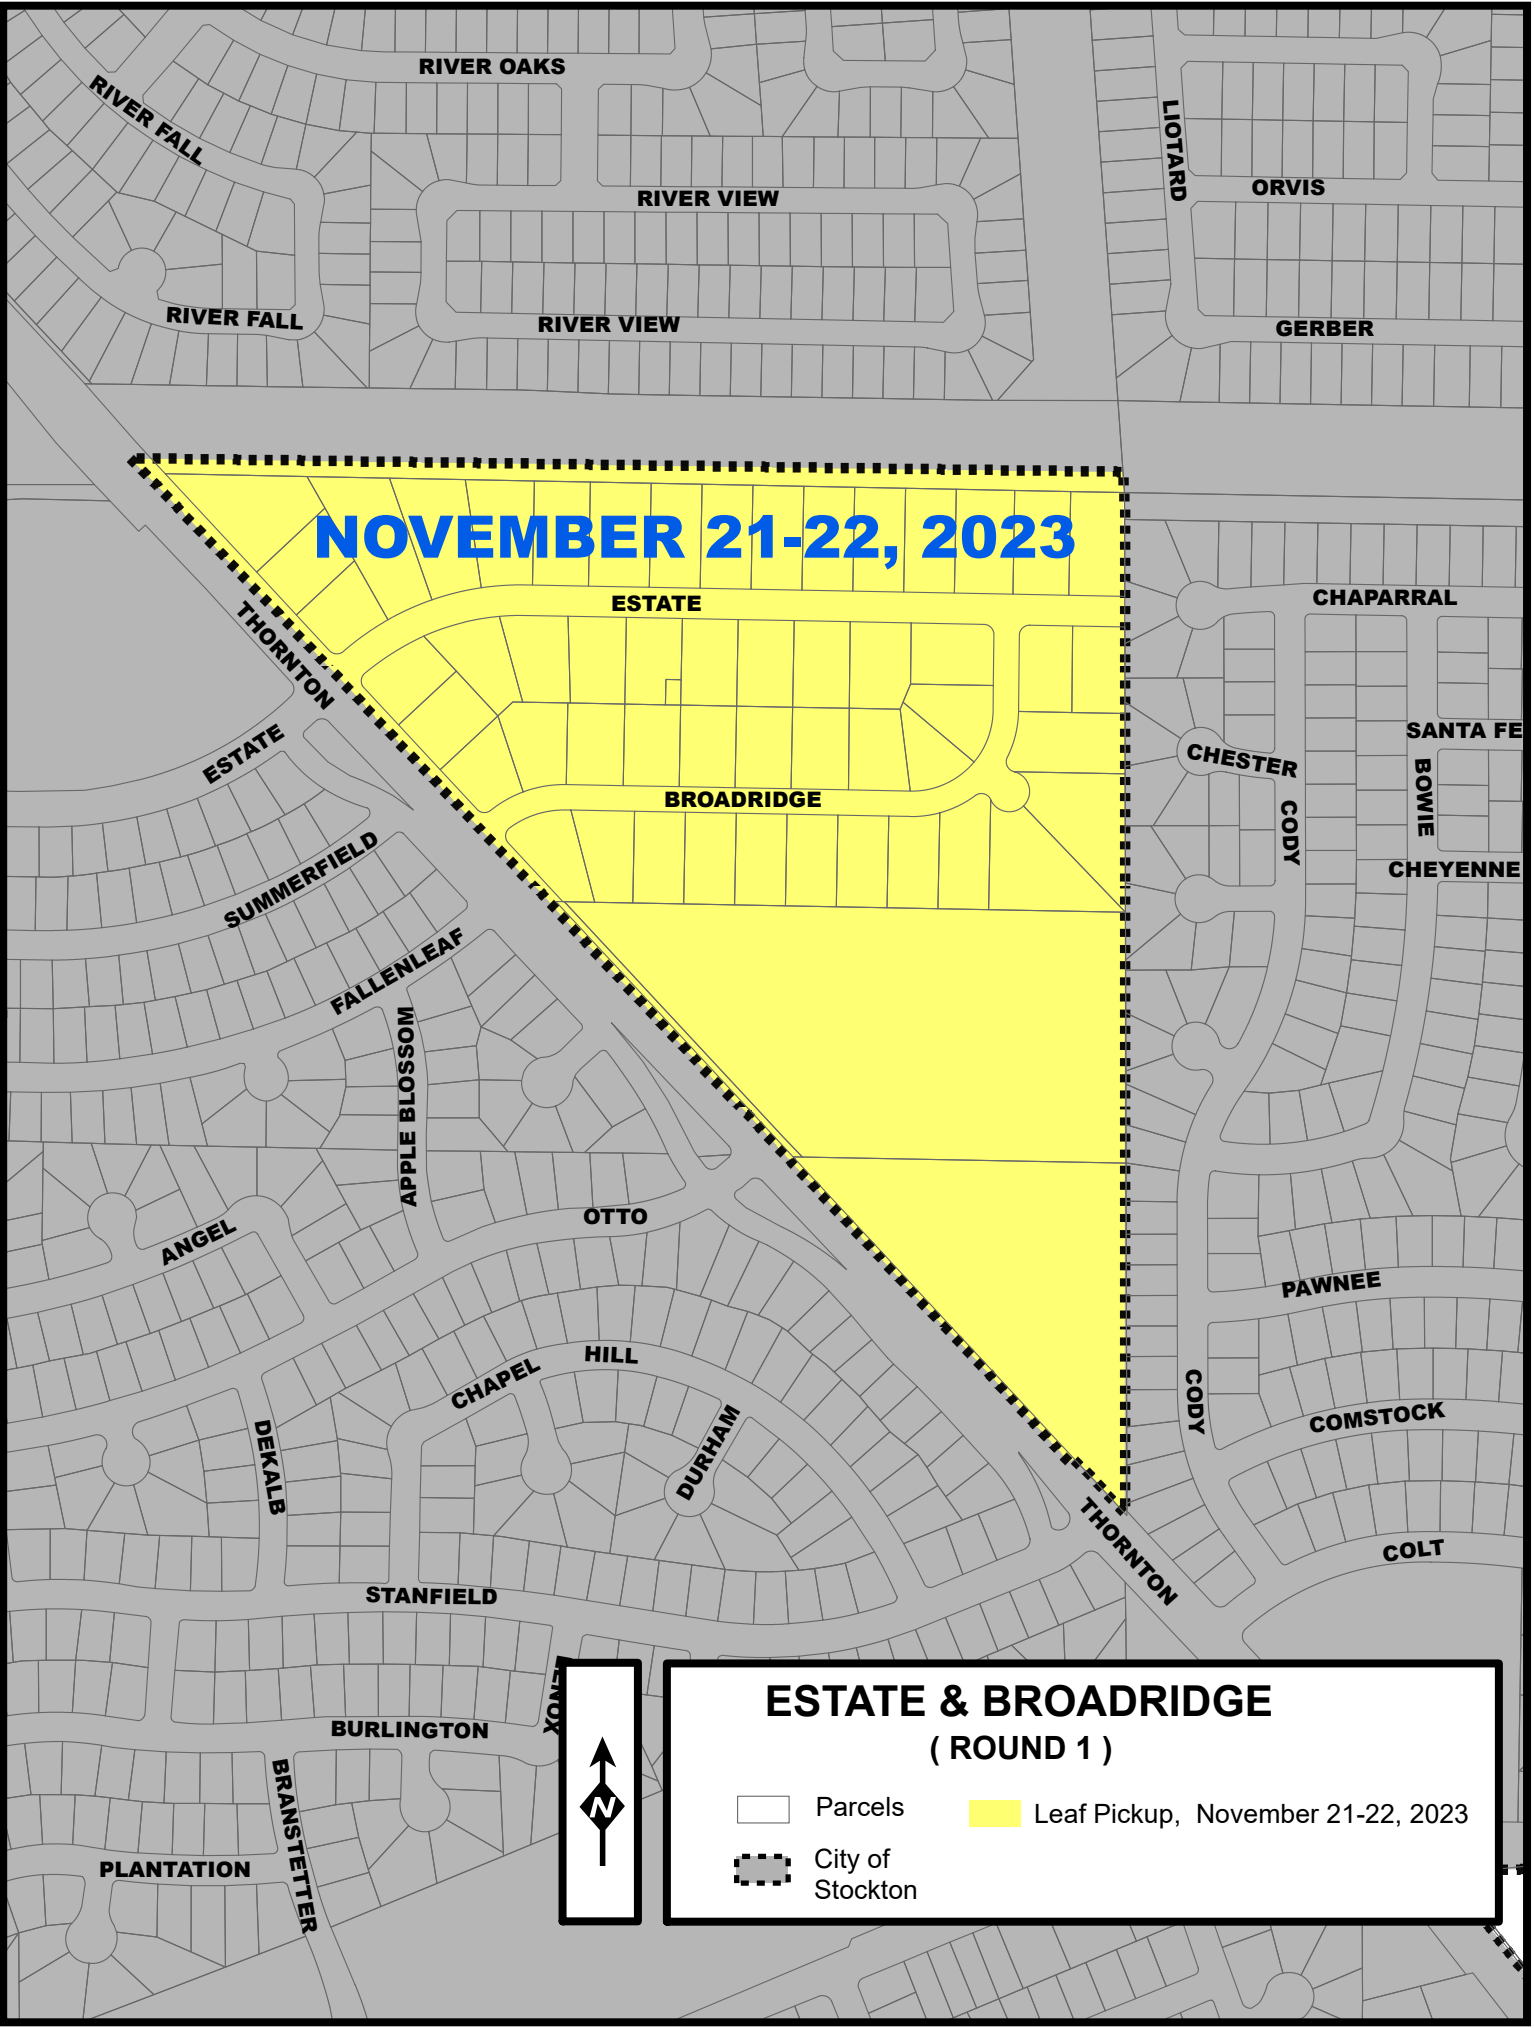

 Leaf Pickup, November 14, 2023

NOVEMBER 14, 2023

NOVEMBER 20, 2023

**COLLEGE PARK
(ROUND 1)**

 Parcels	 Leaf Pickup, November 20, 2023
 City of Stockton	

NOVEMBER 21-22, 2023

**ESTATE & BROADRIDGE
(ROUND 1)**