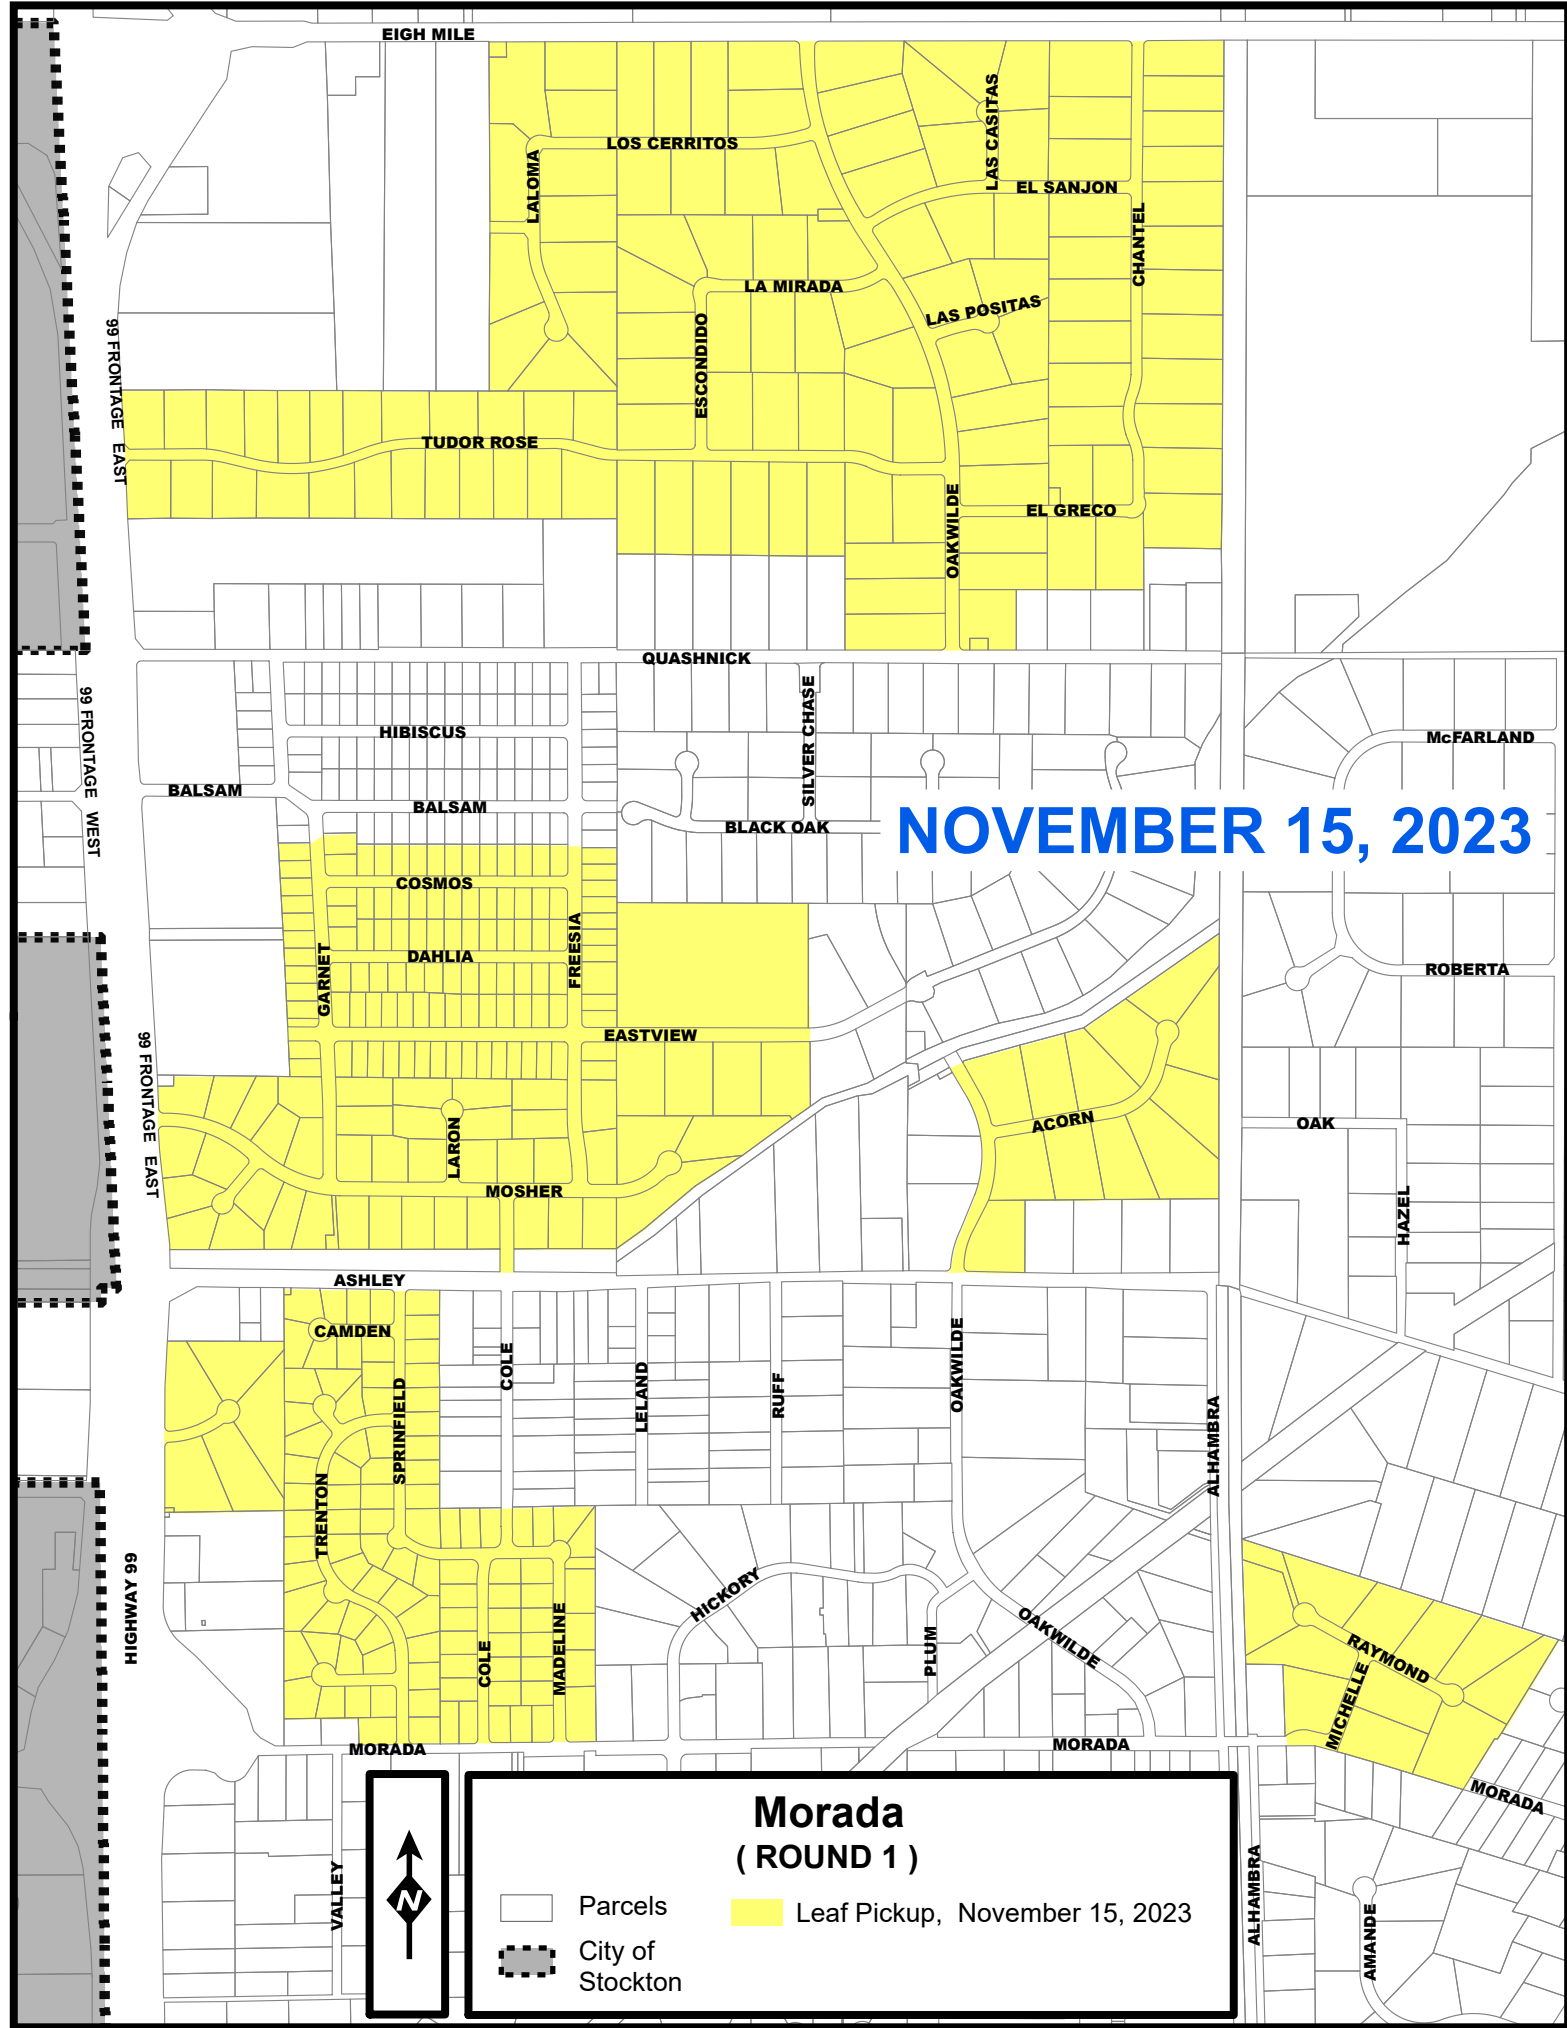

SECOND

ELM

**Farmington
(ROUND 1)**

 Parcels

 Leaf Pickup, November 14, 2023

NOVEMBER 15, 2023

-  Parcels
-  City of Stockton

 Leaf Pickup, November 15, 2023