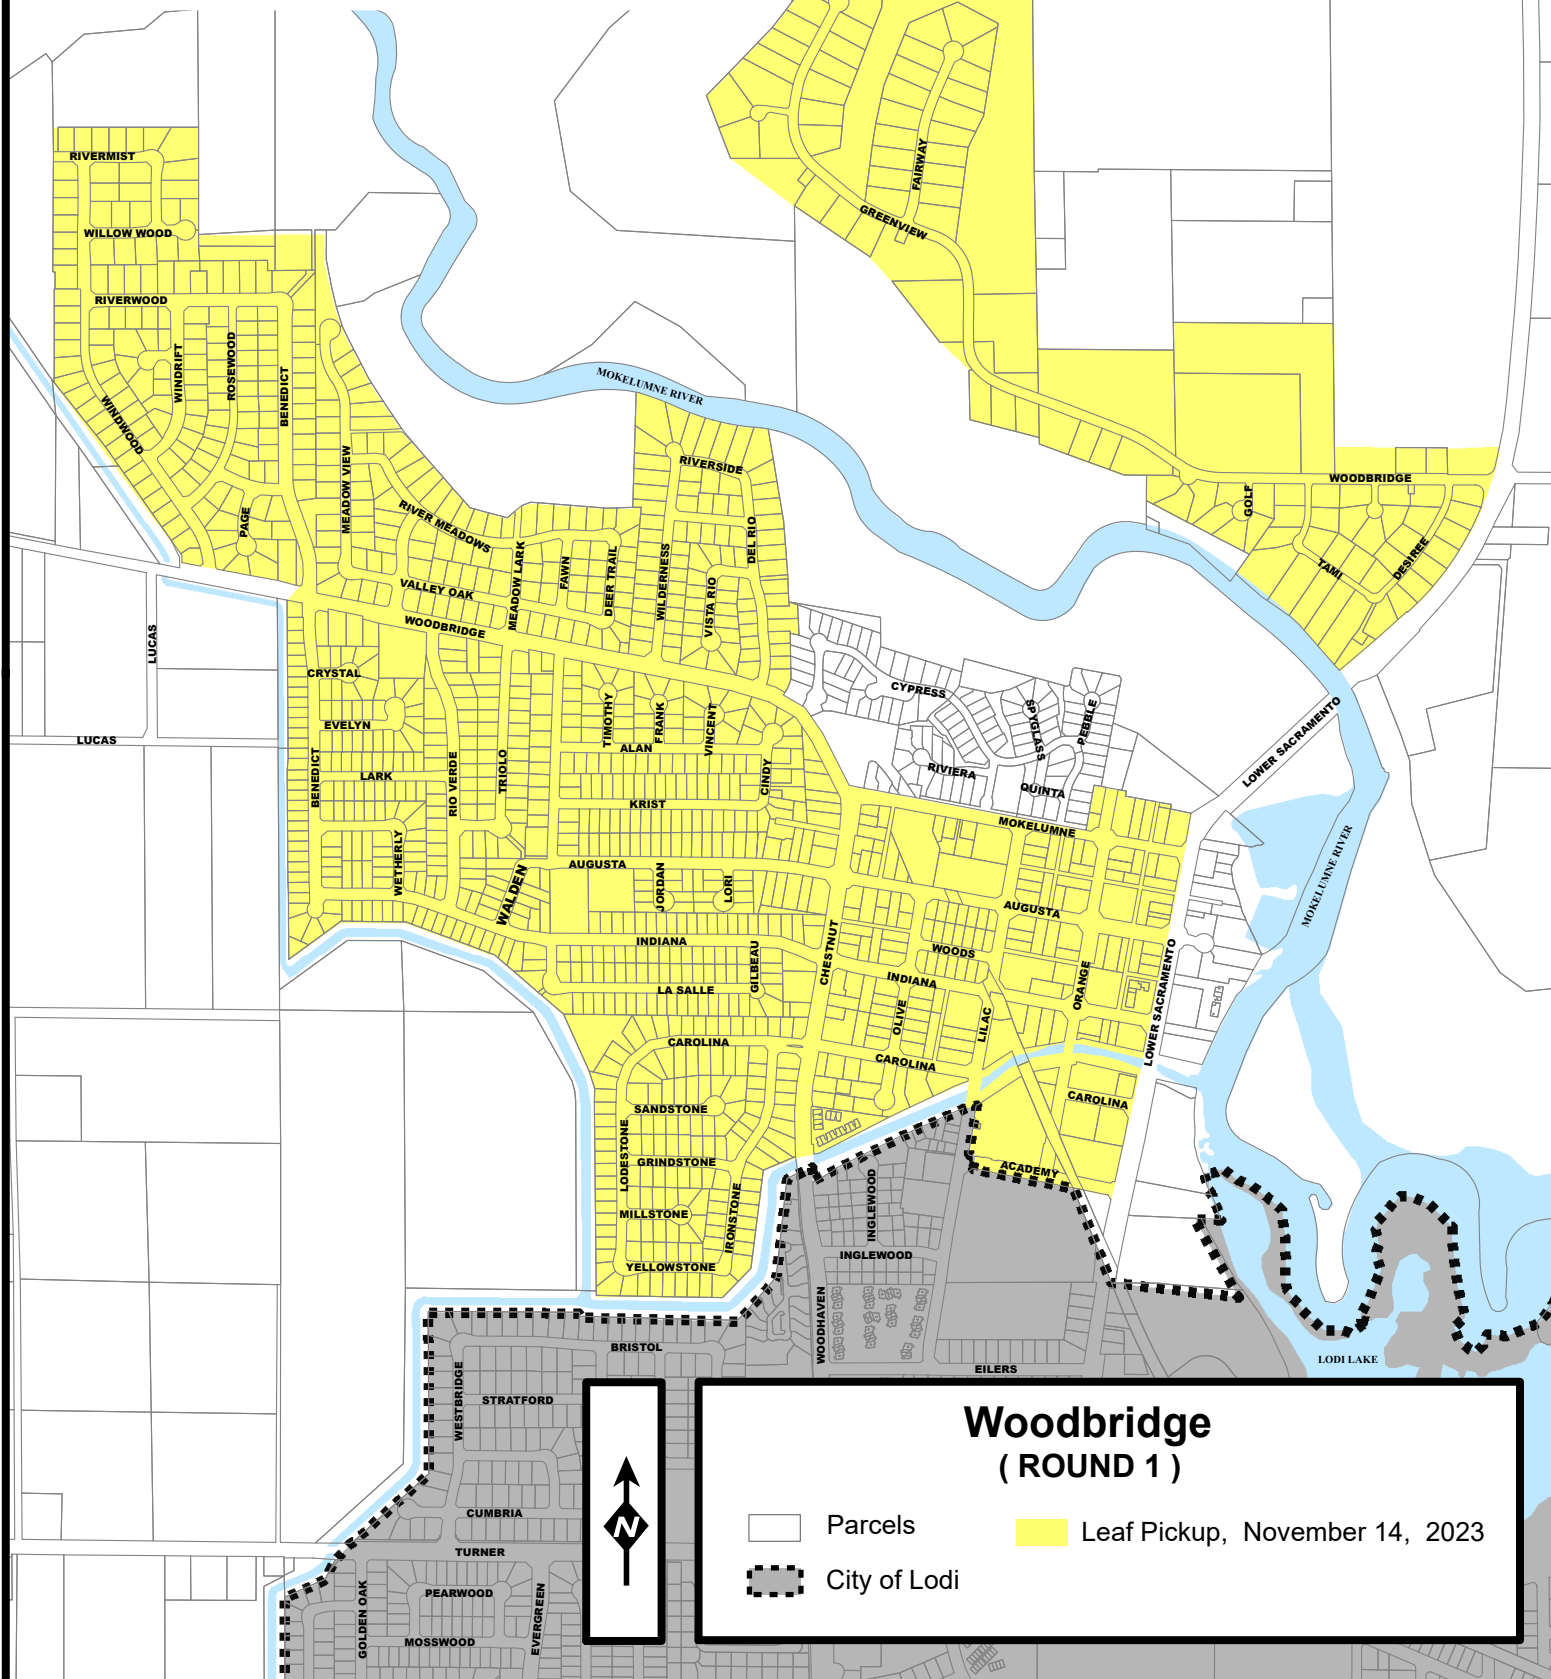

MANOR

THORNTON

STOCKTON

TOWER

MOKELUMNE

SAMOHA

**Thornton
(ROUND 1)**

 Parcels

 Leaf Pickup, November 14, 2023

NOVEMBER 14, 2023

NOVEMBER 20, 2023

**COLLEGE PARK
(ROUND 1)**

 Parcels	 Leaf Pickup, November 20, 2023
 City of Stockton	

NOVEMBER 21-22, 2023

**ESTATE & BROADRIDGE
(ROUND 1)**