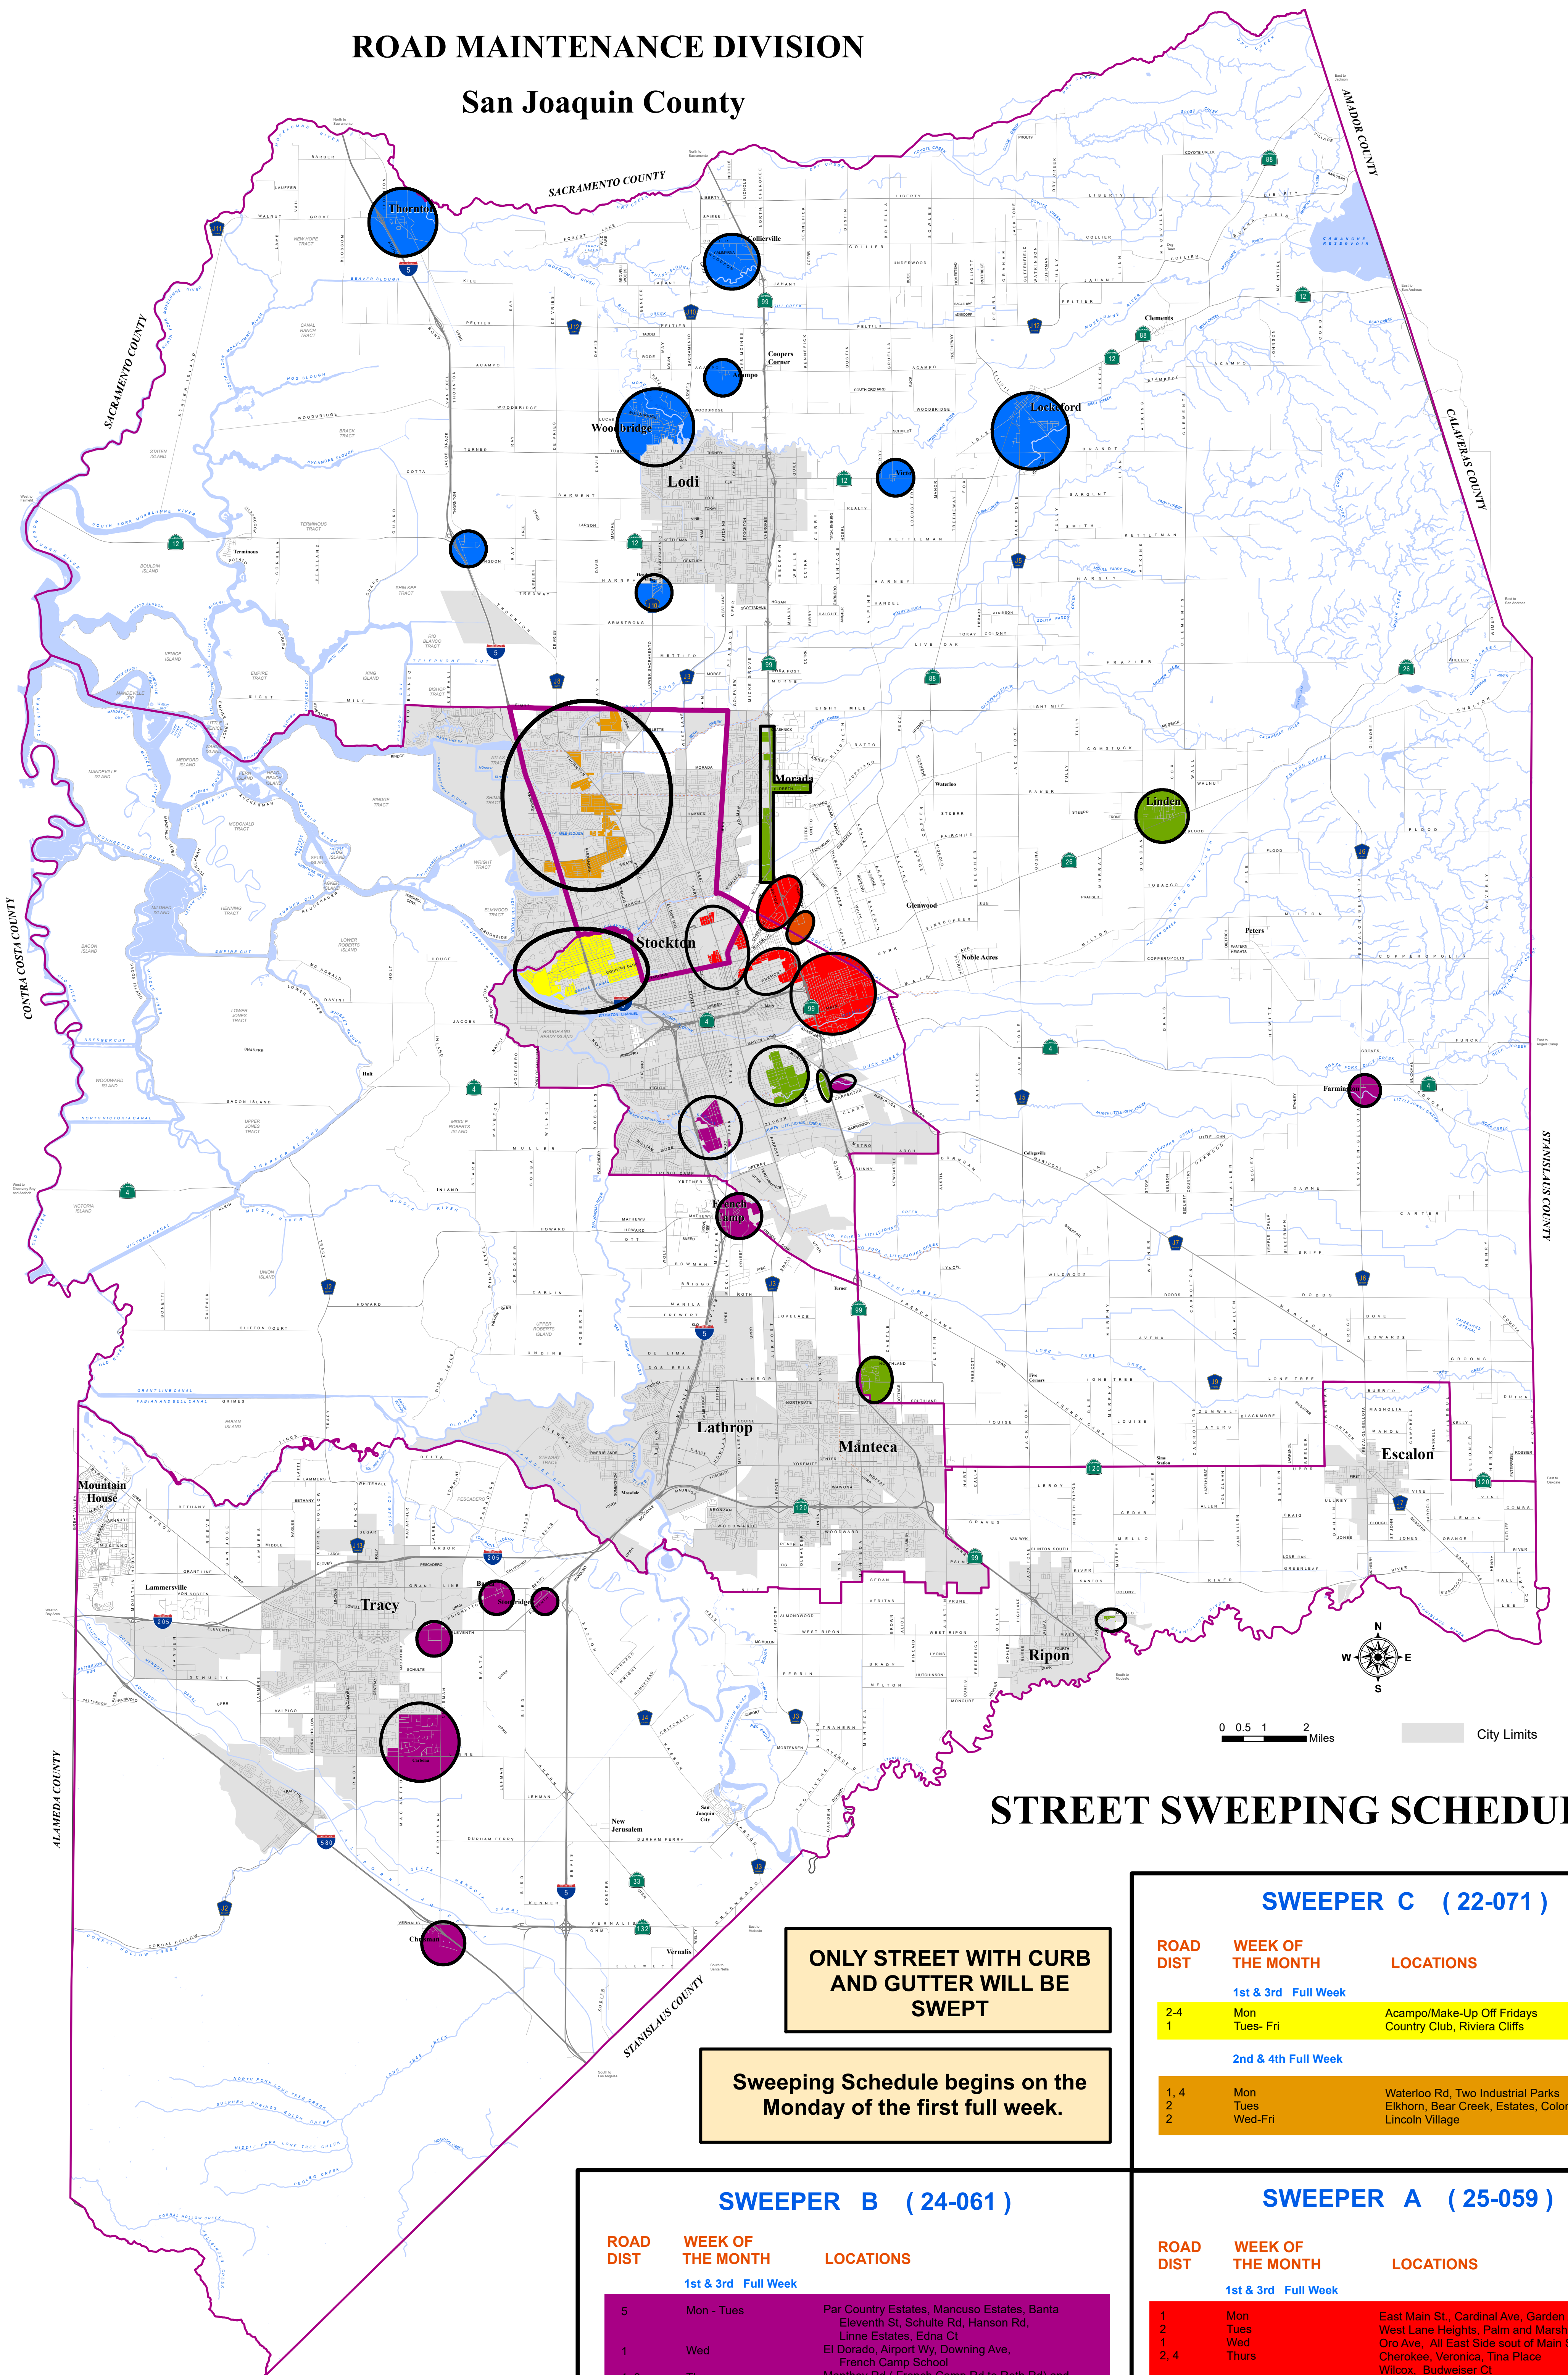

ROAD MAINTENANCE DIVISION

San Joaquin County

ONLY STREET WITH CURB AND GUTTER WILL BE SWEPT

Sweeping Schedule begins on the Monday of the first full week.

SWEeper C (22-071)

ROAD DIST	WEEK OF THE MONTH	LOCATIONS
2-4 1	1st & 3rd Full Week Mon Tues-Fri	Acampo/Make-Up Off Fridays Country Club, Riviera Cliffs
	2nd & 4th Full Week	
1, 4 2 2	Mon Tues Wed-Fri	Waterloo Rd, Two Industrial Parks Elkhorn, Bear Creek, Estates, Colonial Heights Lincoln Village

SWEeper B (24-061)

ROAD DIST	WEEK OF THE MONTH	LOCATIONS
	1st & 3rd Full Week	
5 1 1, 3 4	Mon - Tues Wed Thurs Fri	Par Country Estates, Mancuso Estates, Banta Eleventh St, Schulte Rd, Hanson Rd, Linne Estates, Edna Ct El Dorado, Airport Wy, Downing Ave, French Camp School Manthey Rd (French Camp Rd to Roth Rd) and East 99 Frontage Rd, Munford Ave To Stockton C/L Farmington
	2nd & 4th Full Week	
4 4	Mon Tues - Fri	Lockeford, Victor/Acampo Woodbridge, Lower Sacramento, Meadow Creek Ct at Woodson, Thornton, Henderson Village, Flag City

SWEeper A (25-059)

ROAD DIST	WEEK OF THE MONTH	LOCATIONS
	1st & 3rd Full Week	
1 2 1 2, 4 4	Mon Tues Wed Thurs Fri	East Main St., Cardinal Ave, Garden Acres West Lane Heights, Palm and Marshall Oro Ave, All East Side south of Main St. Cherokee, Veronica, Tina Place Wilcox, Budweiser Ct Wilson Way, Jackson Heights
	2nd & 4th Full Week	
4 3, 5 4 4	Mon & Tues Wed Thurs Fri	Morada East / West 99 Frontage Rd, West Lane Ramus Village, Manteca, Ripon, South 99 Frontage Morrison Gardens, West 99 Frontage s/o Mariposa and Mariposa Rd Linden

SAN JOAQUIN COUNTY
Department of Public Works
1810 East Hazelton Avenue, Stockton, California 95205