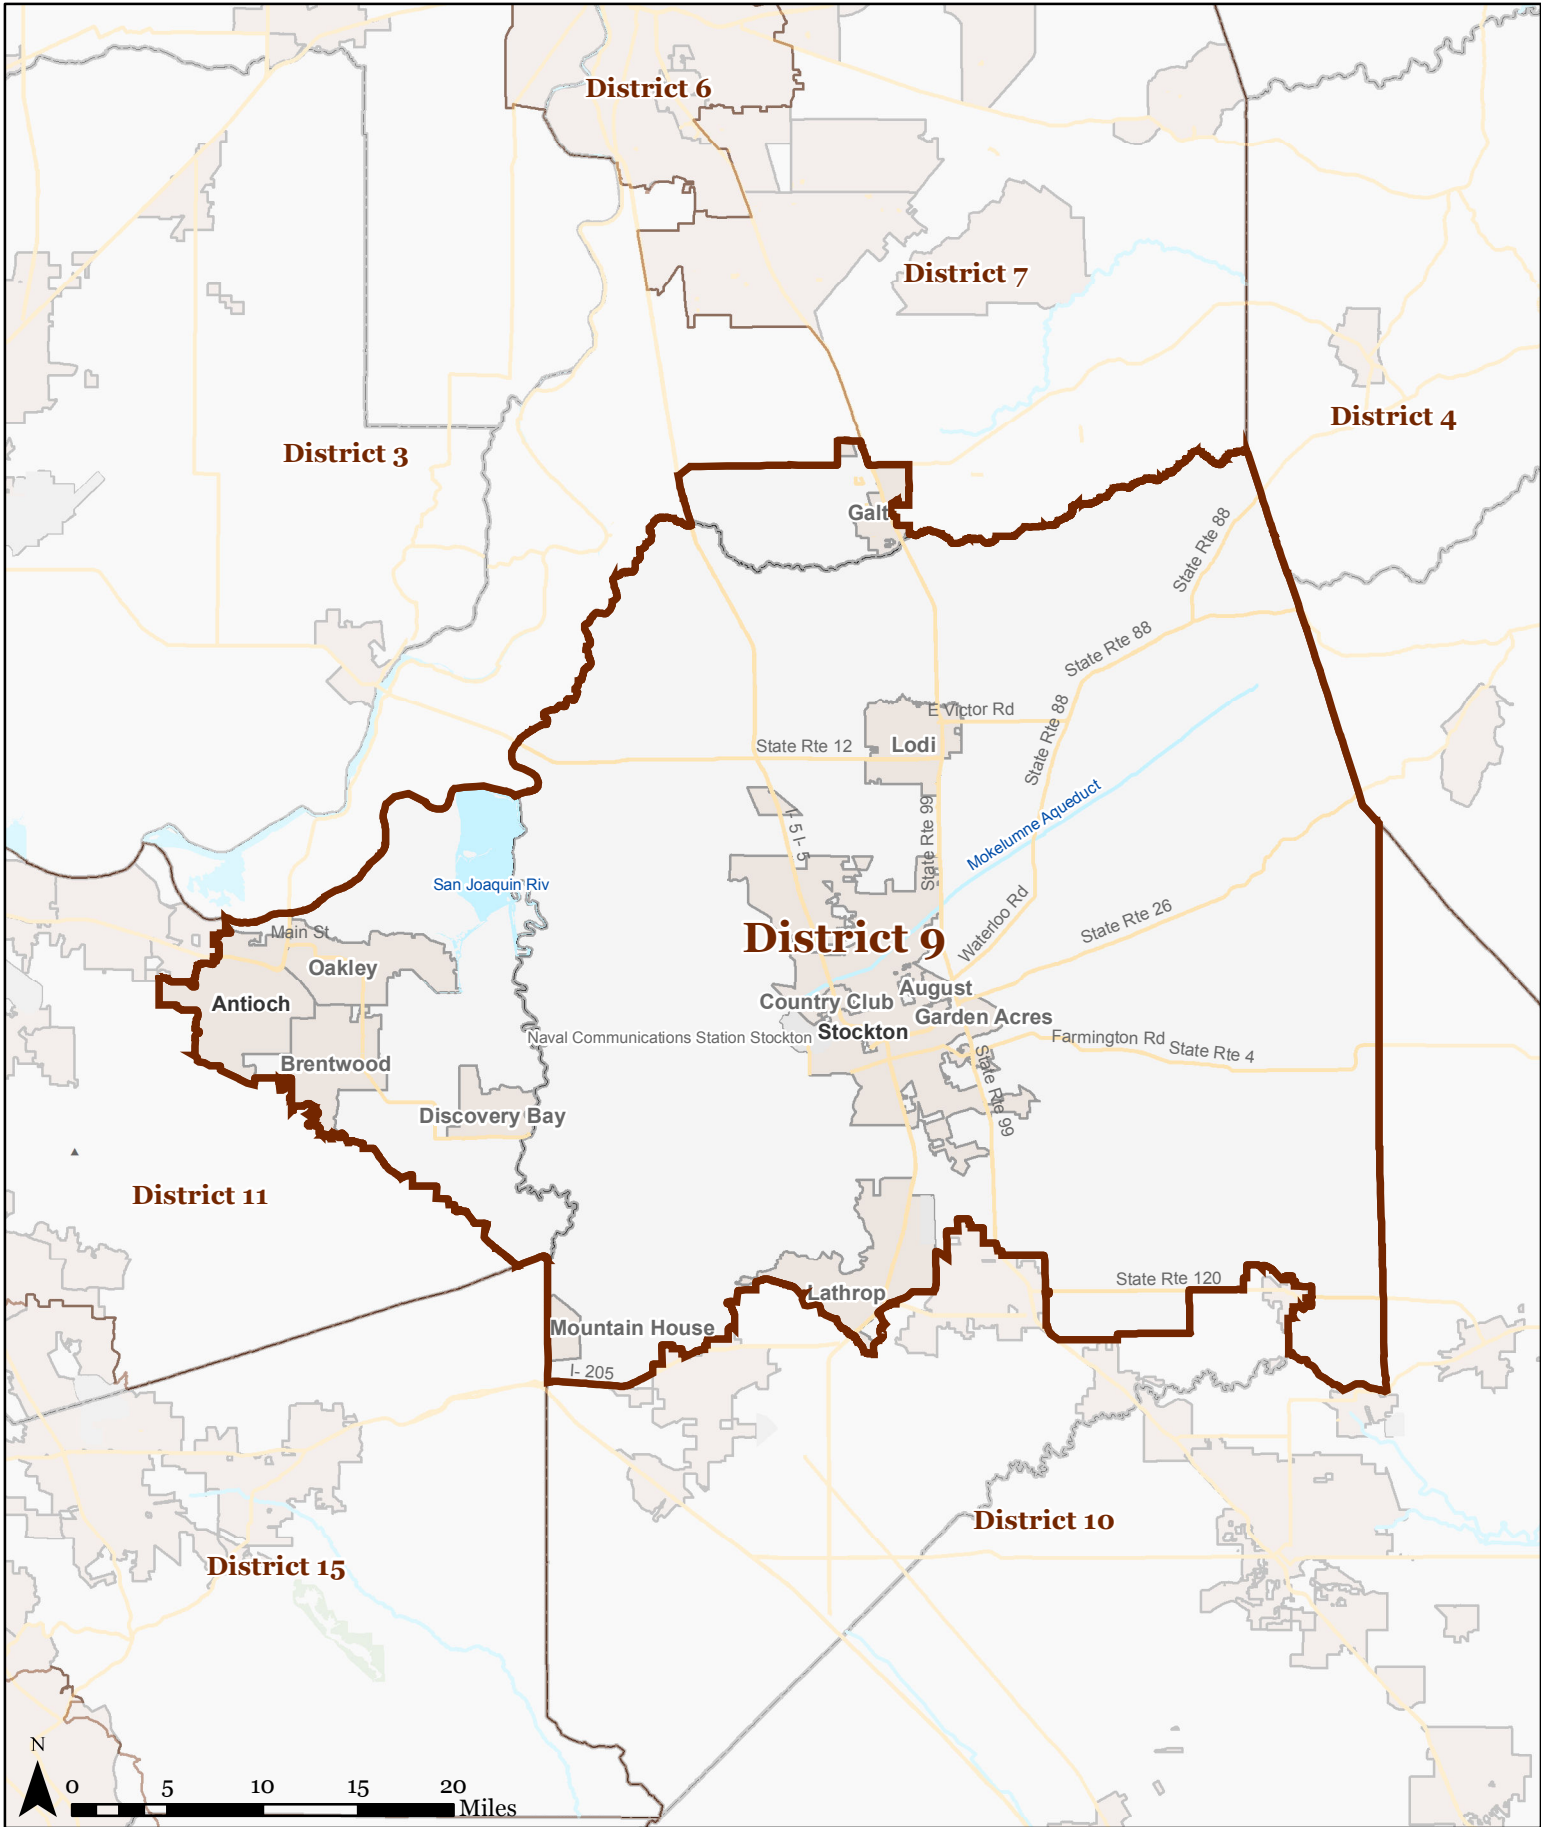

California State Congressional District 9

Map created by Healthy City, a project of the Advancement Project, August 2011. Created from CRC Certified Map: crc_20110815_congress_certified_statewide.zip. SHA-1: 1893c0695a42454a202f5b1ef433abff6b491db9. Basemap from US Census Bureau TIGER/Line Shapefiles.