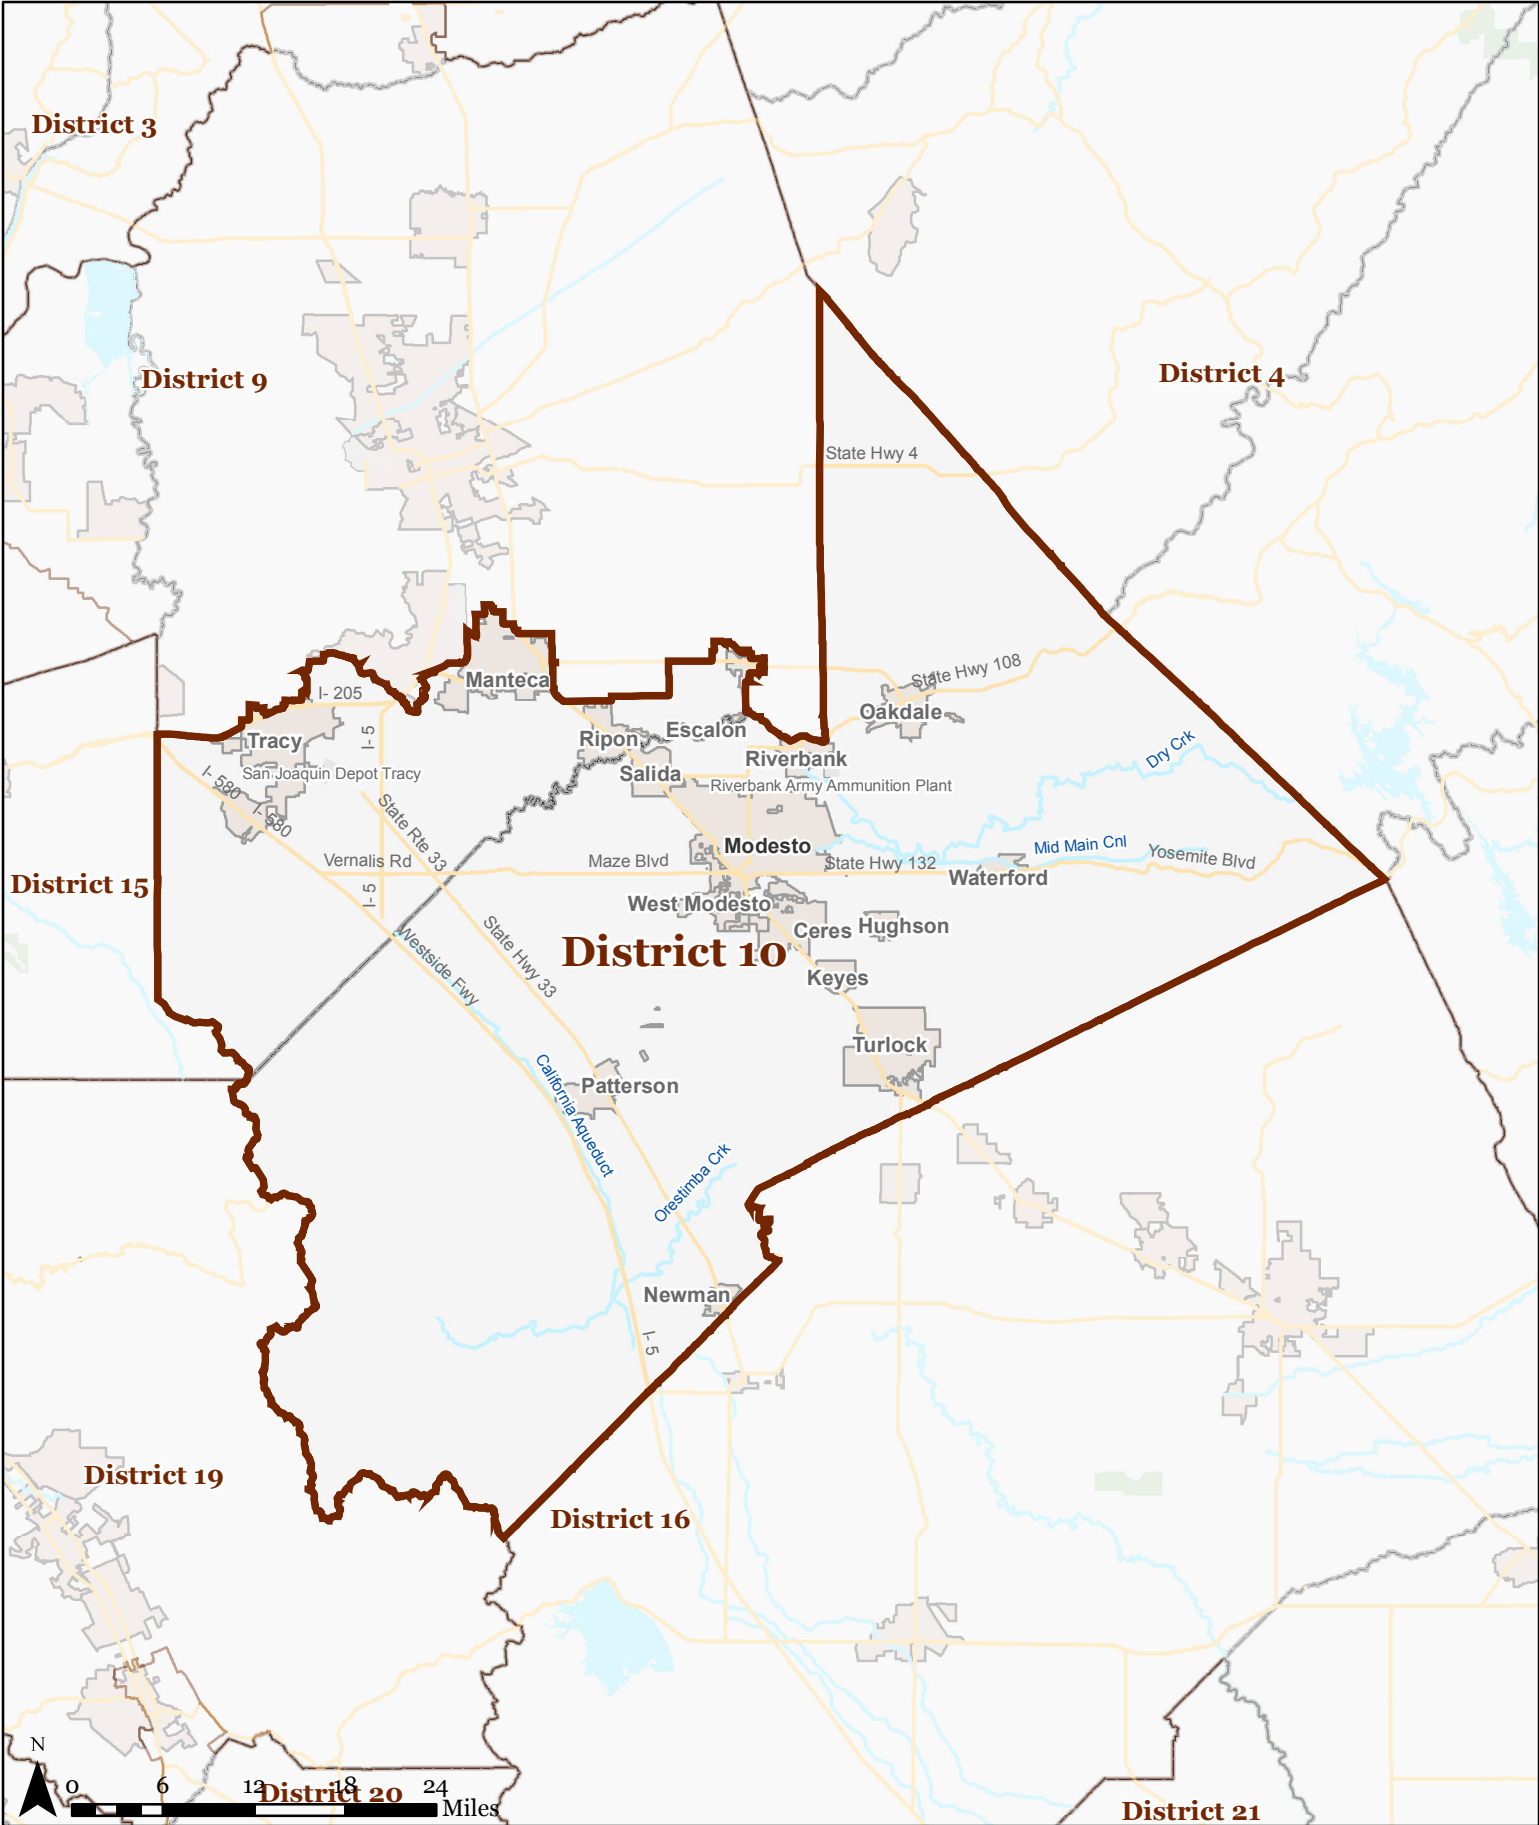

California State Congressional District 10

Map created by Healthy City, a project of the Advancement Project, August 2011. Created from CRC Certified Map: crc_20110815_congress_certified_statewide.zip. SHA-1: 1893c0695a42454a202f5b1ef433abff6b491db9. Basemap from US Census Bureau TIGER/Line Shapefiles.