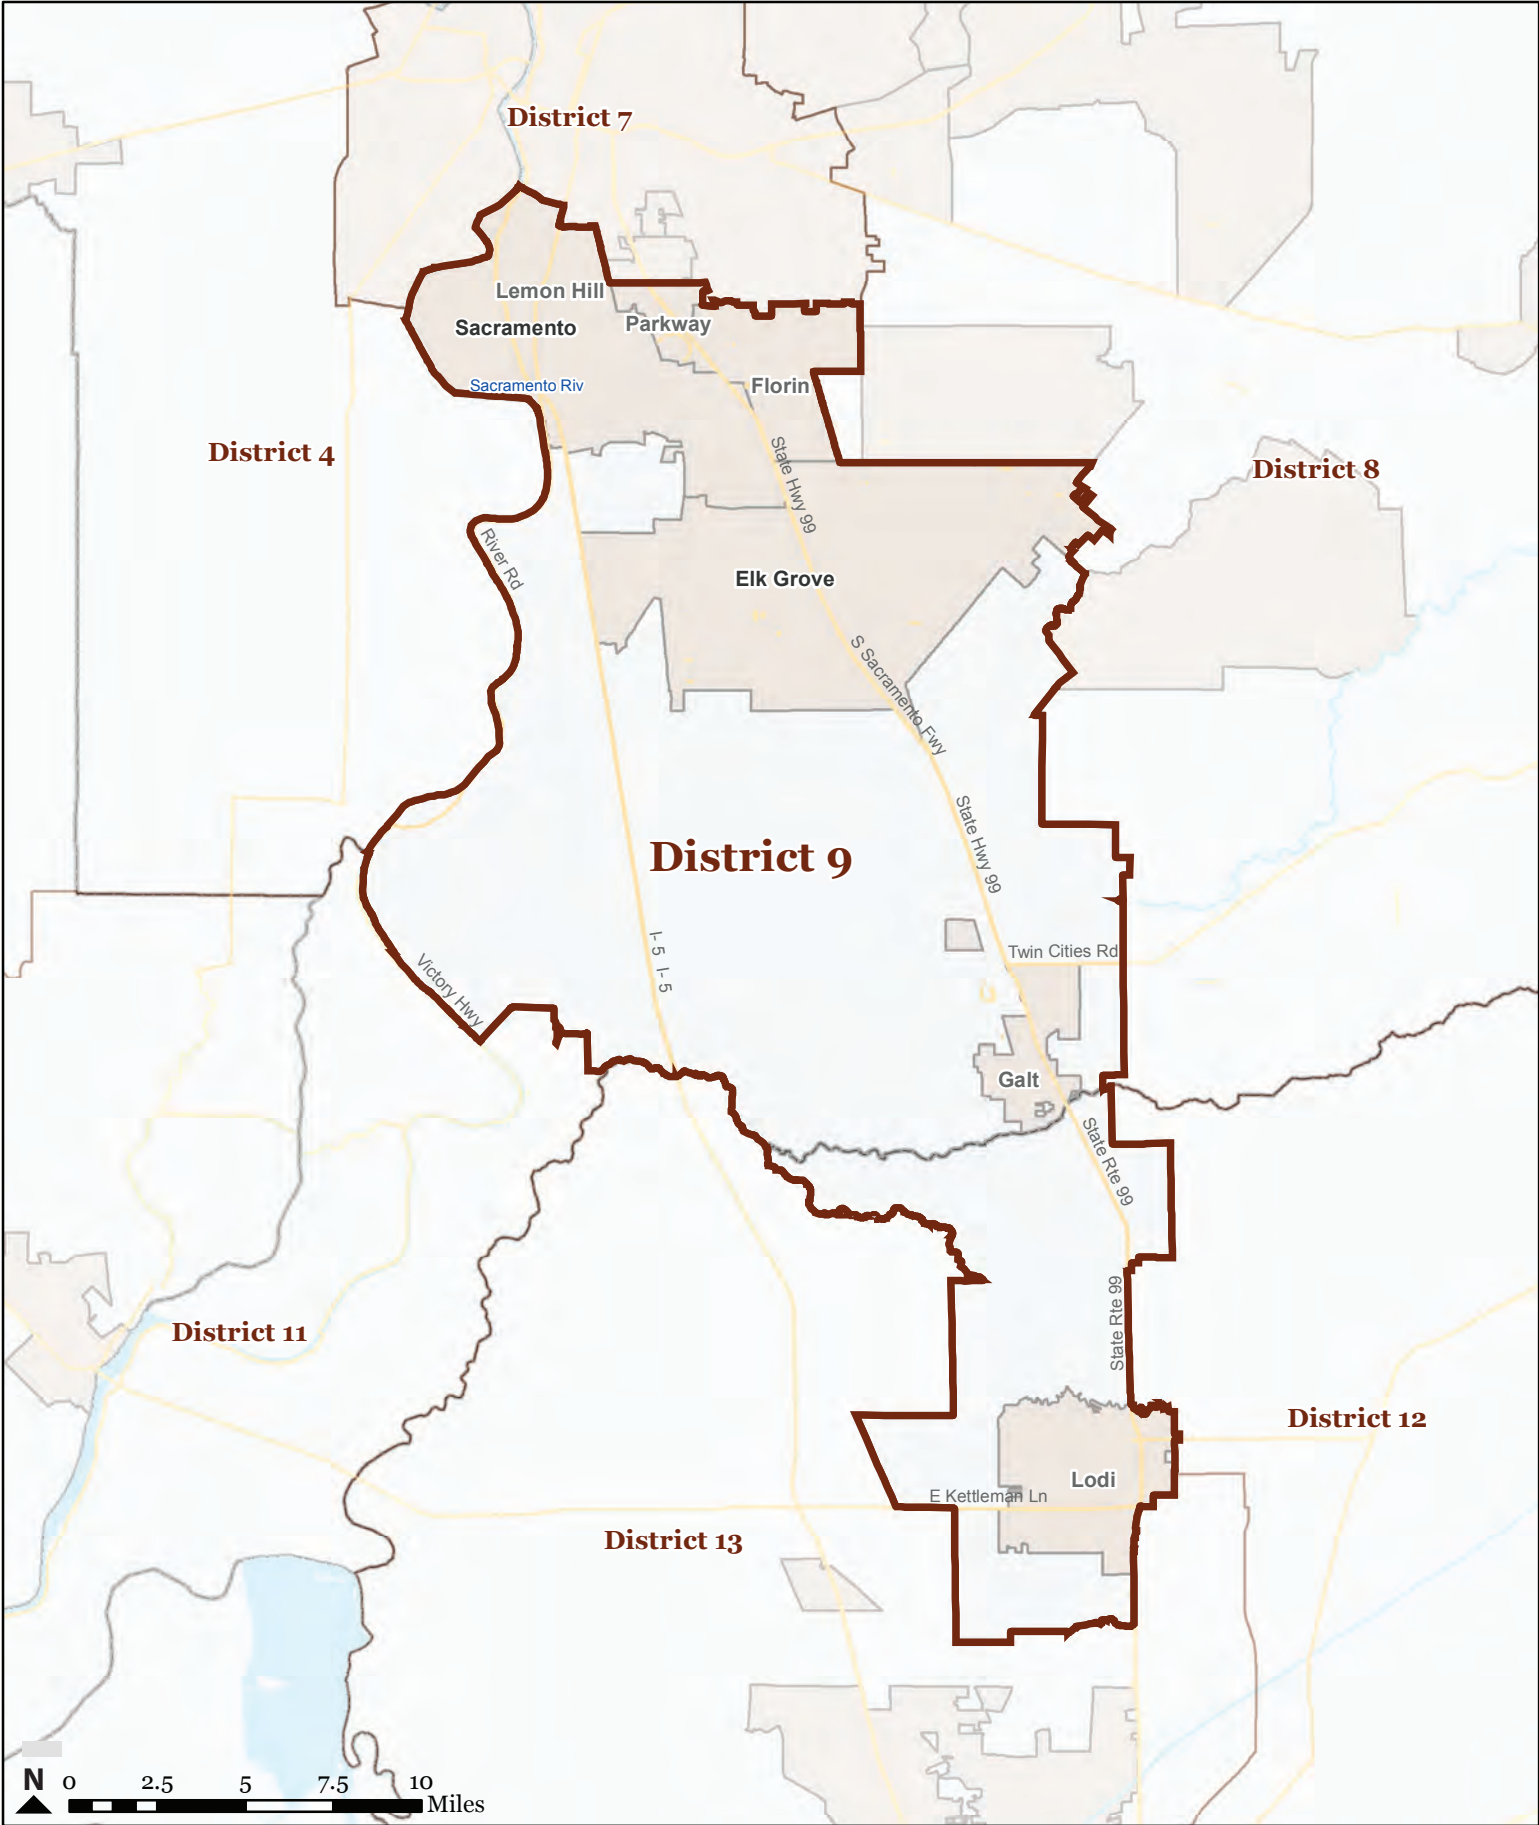

California State Assembly District 9

Map created by Healthy City, a project of the Advancement Project, August 2011. Created from CRC Certified Map: crc_20110815_assembly_certified_statewide.zip SHA-1: 323d2c56df6bf3ad6b3b4e58fd7c5d0338a476b8. Basemap from US Census Bureau TIGER/Line Shapefiles.