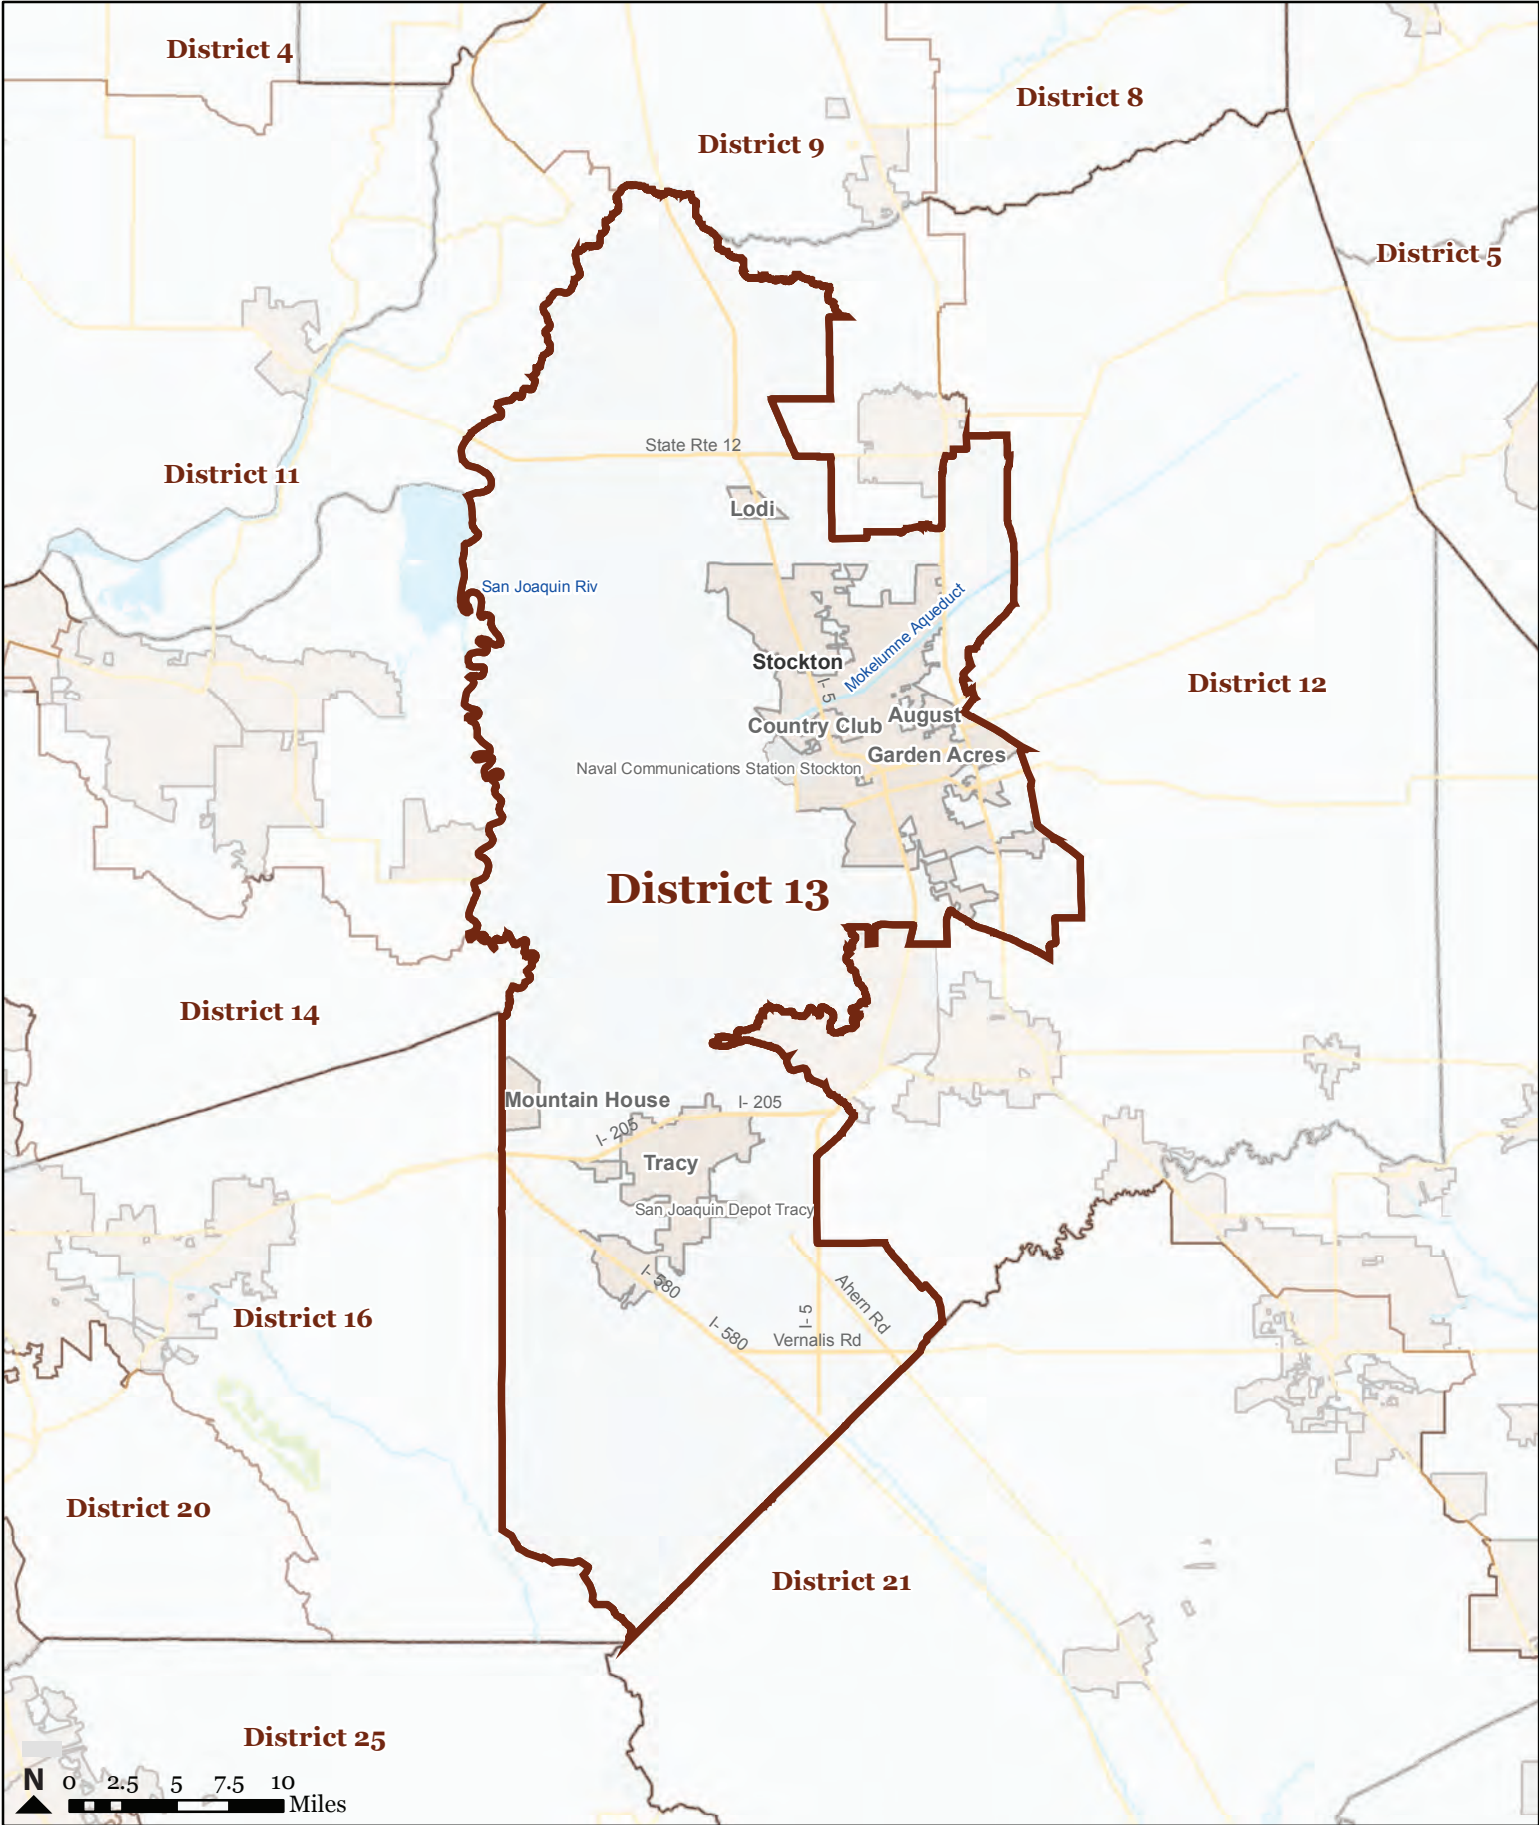

California State Assembly District 13

Map created by Healthy City, a project of the Advancement Project, August 2011. Created from CRC Certified Map: crc_20110815_assembly_certified_statewide.zip SHA-1: 323d2c56df6bf3ad6b3b4e58fd7c5d0338a476b8. Basemap from US Census Bureau TIGER/Line Shapefiles.