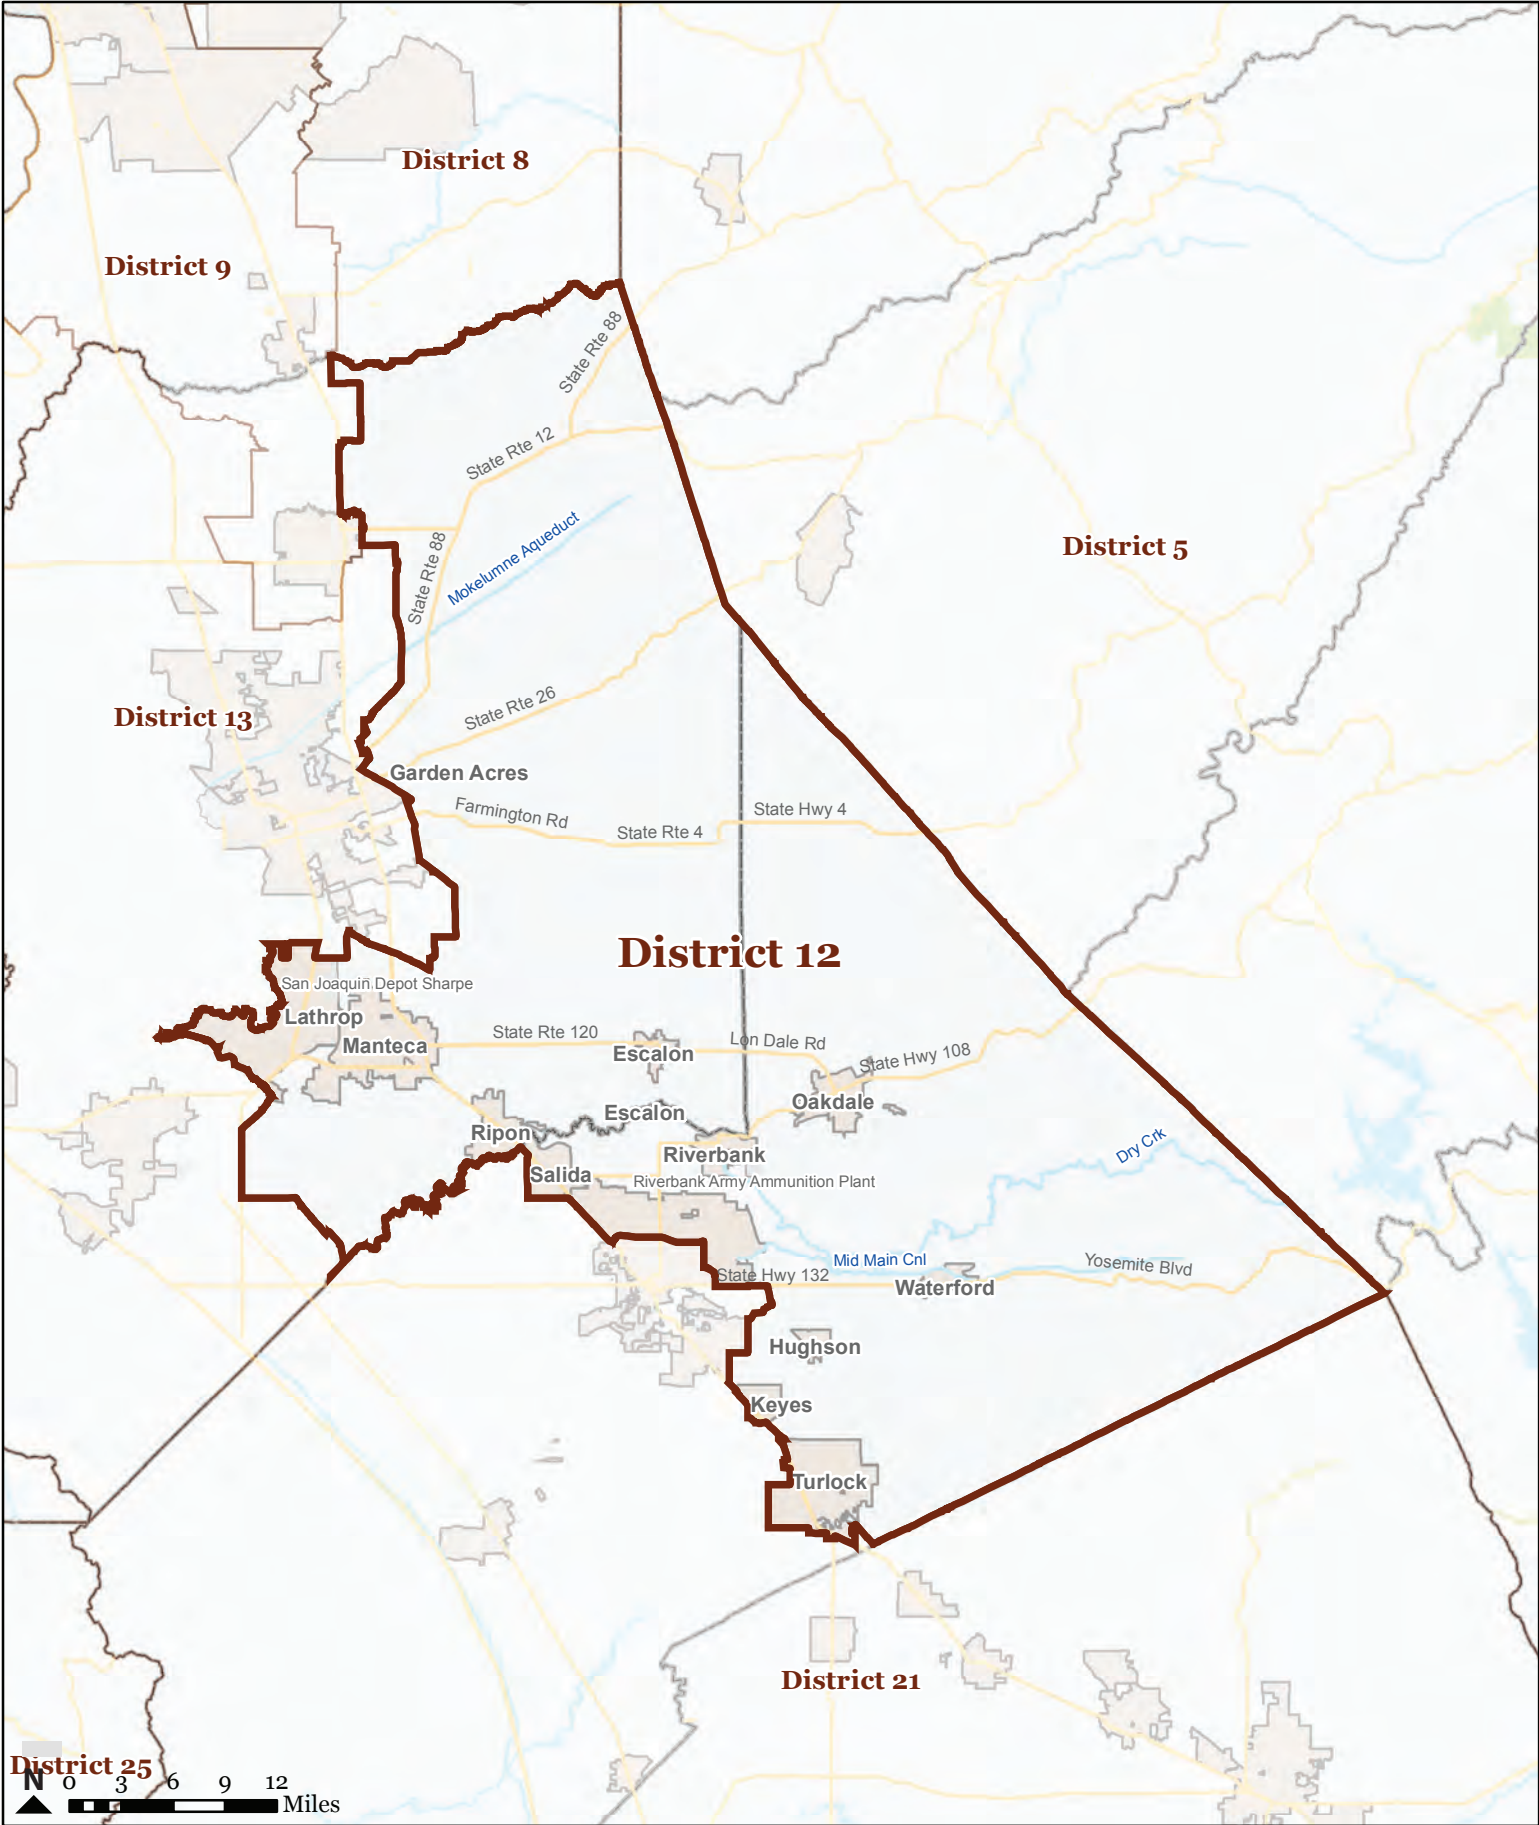

California State Assembly District 12

Map created by Healthy City, a project of the Advancement Project, August 2011. Created from CRC Certified Map: crc_20110815_assembly_certified_statewide.zip SHA-1: 323d2c56df6bf3ad6b3b4e58fd7c5d0338a476b8. Basemap from US Census Bureau TIGER/Line Shapefiles.