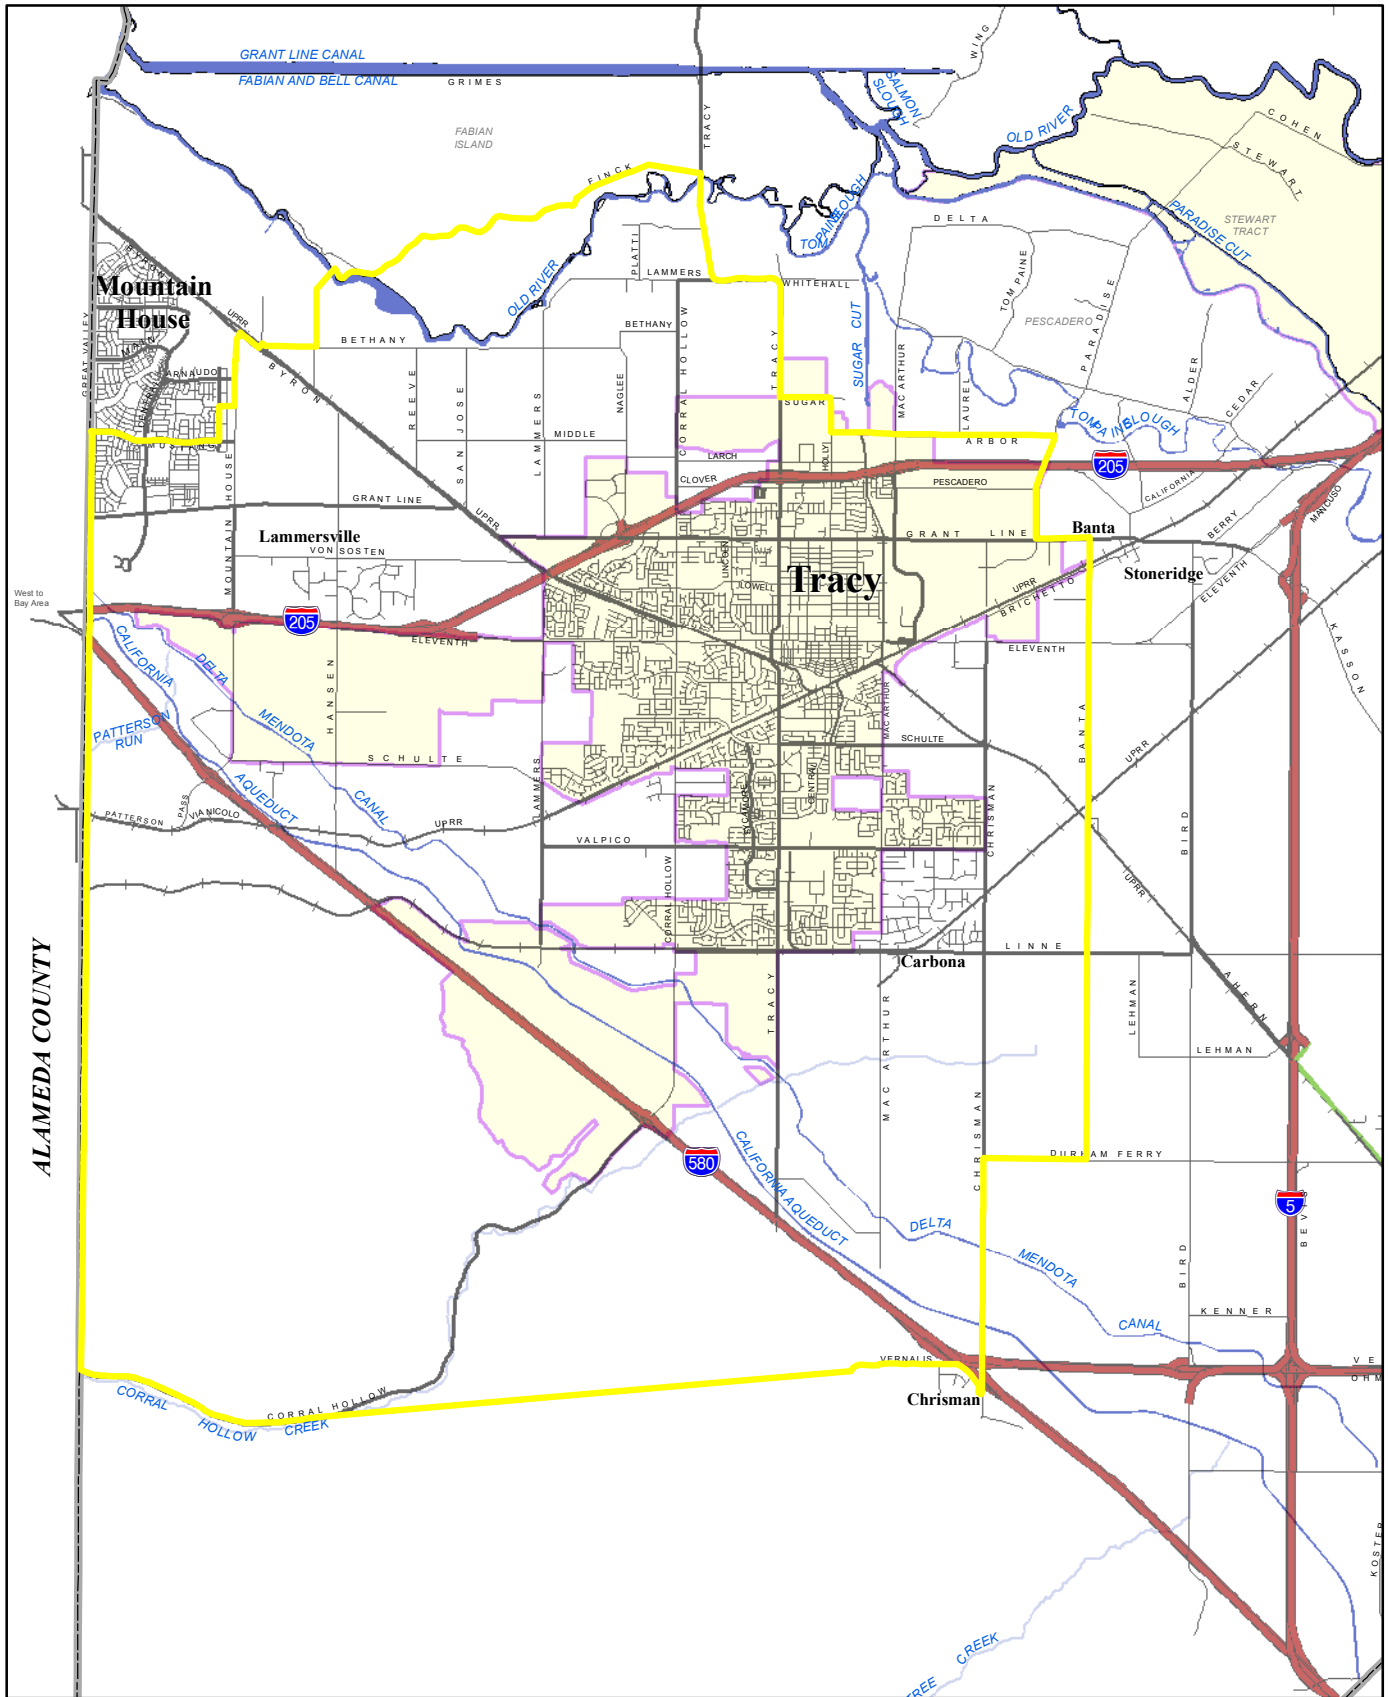

2016 Asian Citrus Psyllid San Joaquin County - Tracy Area

ALAMEDA COUNTY

Legend	
	Quarantine Boundary 04.25.2016
	City Limits
	Water Outlines
	County Outline

FCP2016

1 0.5 0 1 2 3 Miles