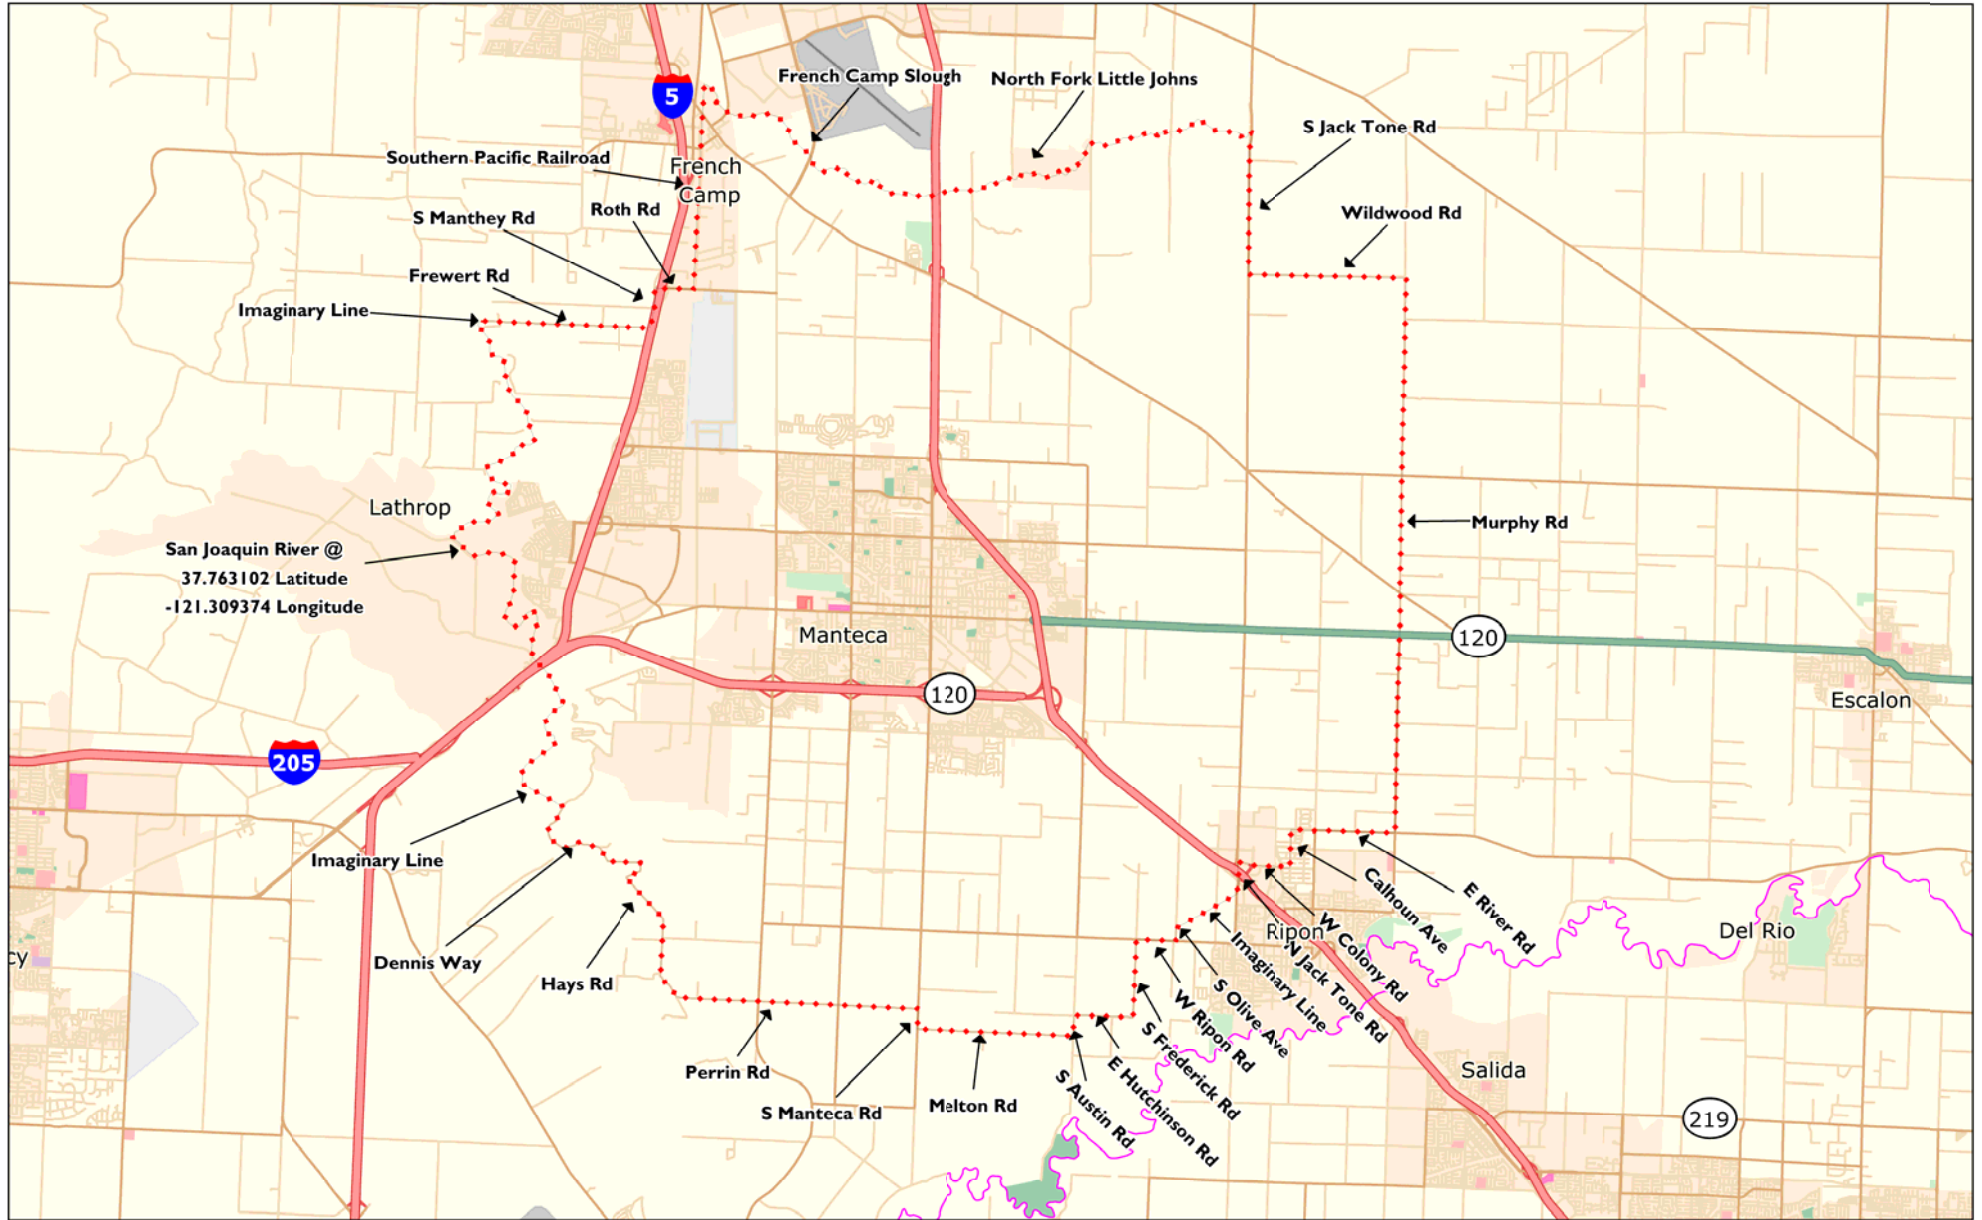

2014 Asian Citrus Psyllid San Joaquin County - Manteca Area

 Quarantine Boundary 10/23/2014
(105 sq miles)

Map Printed 10/23/2013
MapInfo 12.0.1 StreetPro v 2012.12