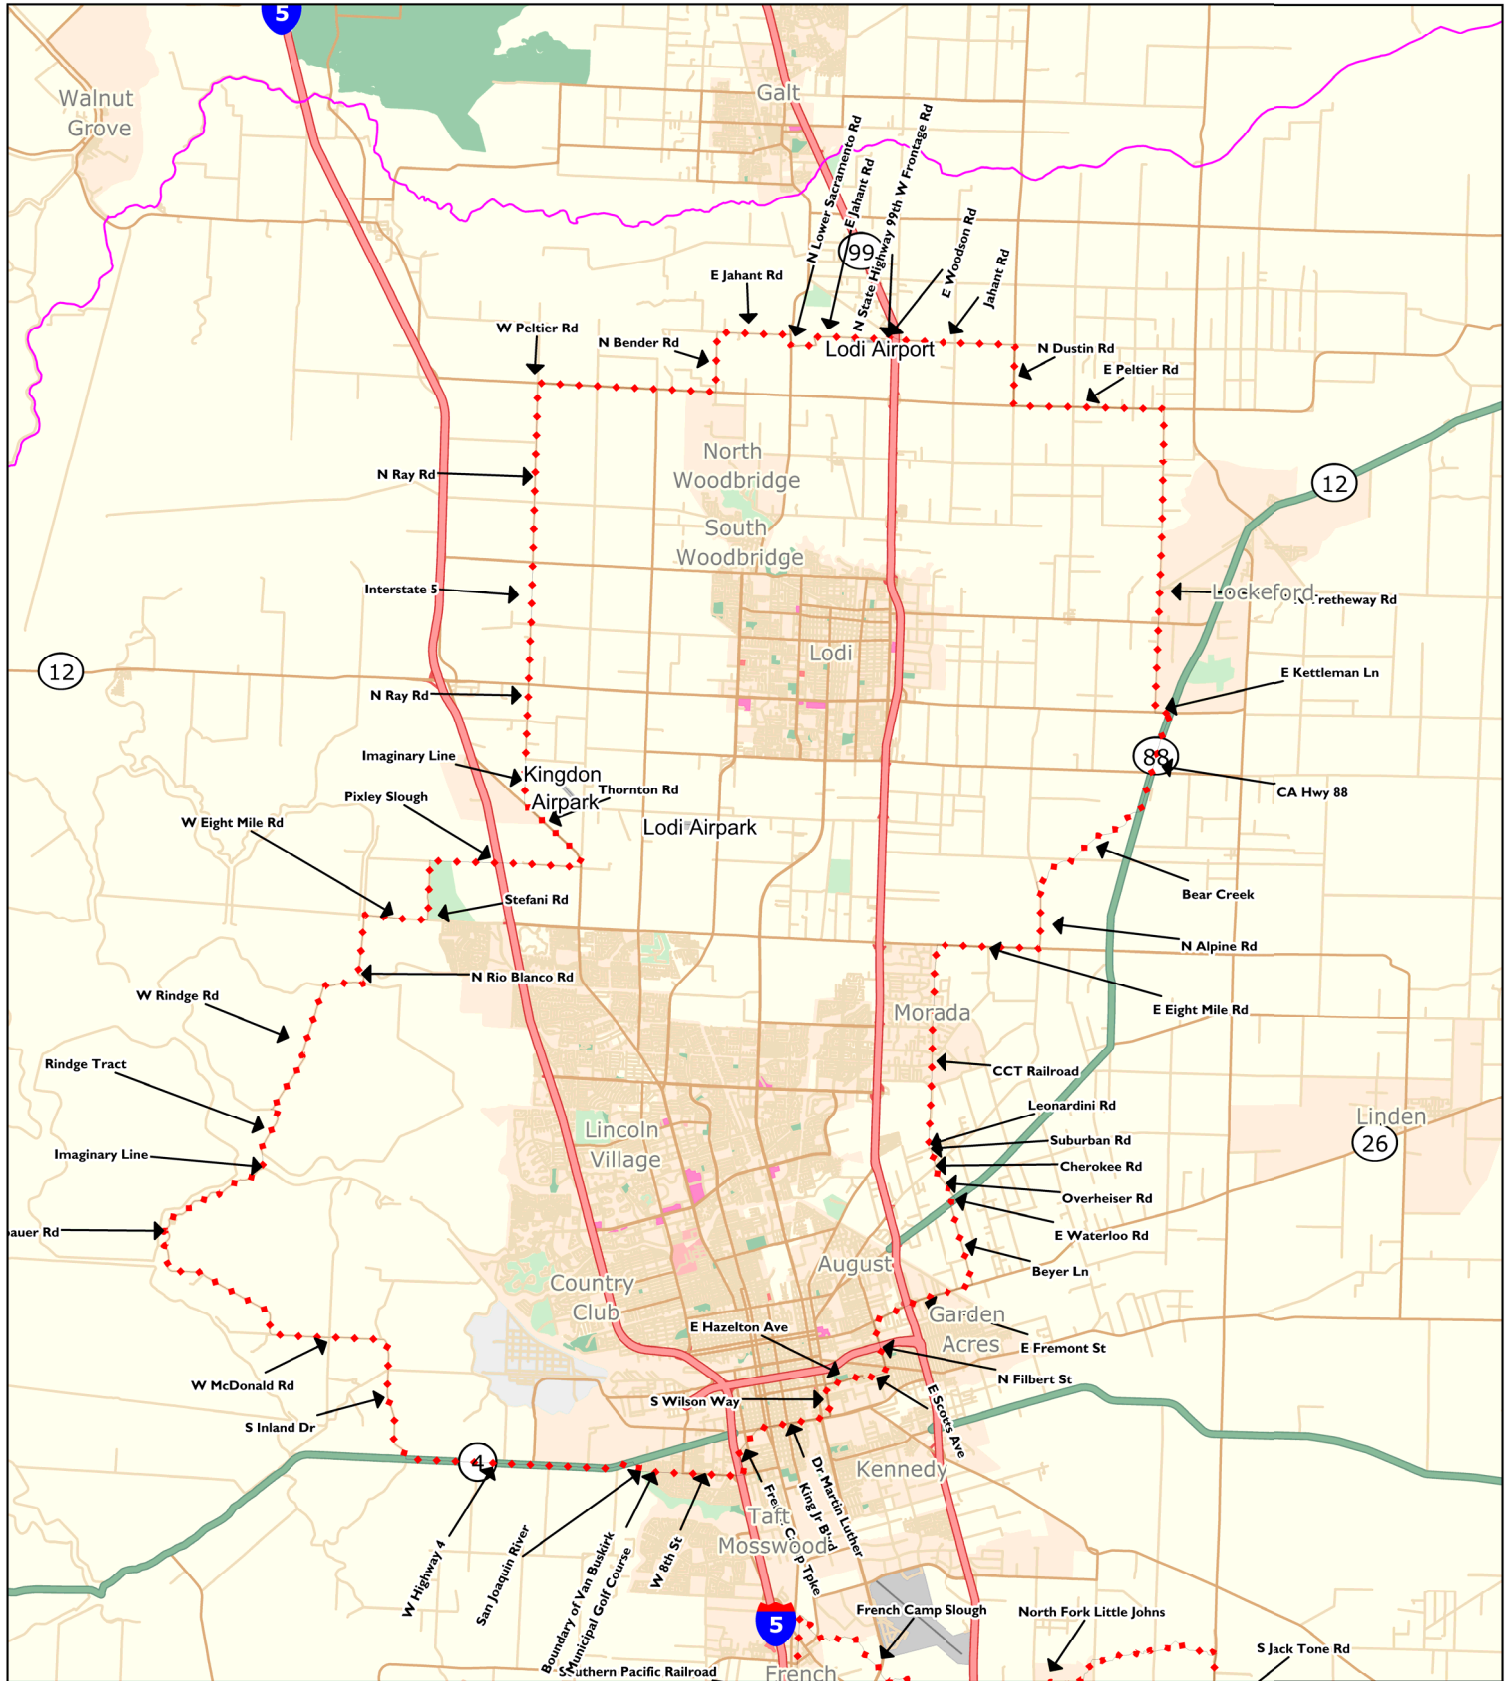

2016 Asian Citrus Psyllid San Joaquin County

 Quarantine Boundary 01/05/2016
(184 sq miles)

Map Printed 01/06/2016
MapInfo 12.5 StreetPro v 2015.03