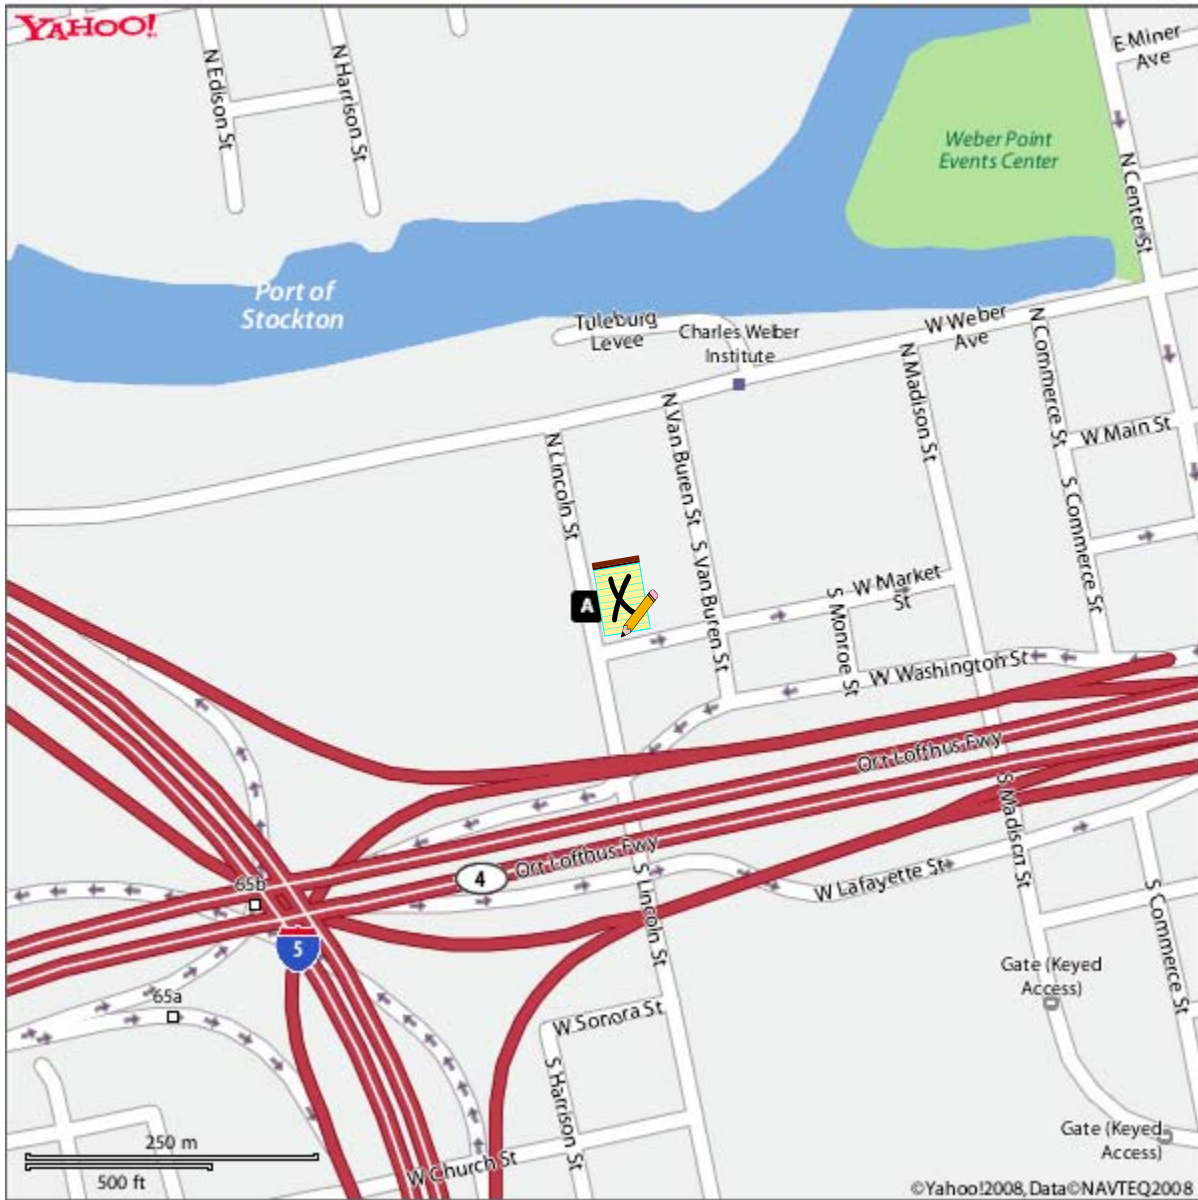

# EEDD/WORKNET BUILDING

Map of 56 S Lincoln St, Stockton, CA 95203-3100 **YAHOO!** LOCAL Maps

When using any driving directions or map, it's a good idea to do a reality check and make sure the road still exists, watch out for construction, and follow all traffic safety precautions. This is only to be used as an aid in planning.

## Legend:

Test Location: 

**NOTE:** The EEDD/Worknet Building offers free on-site parking at its facility.