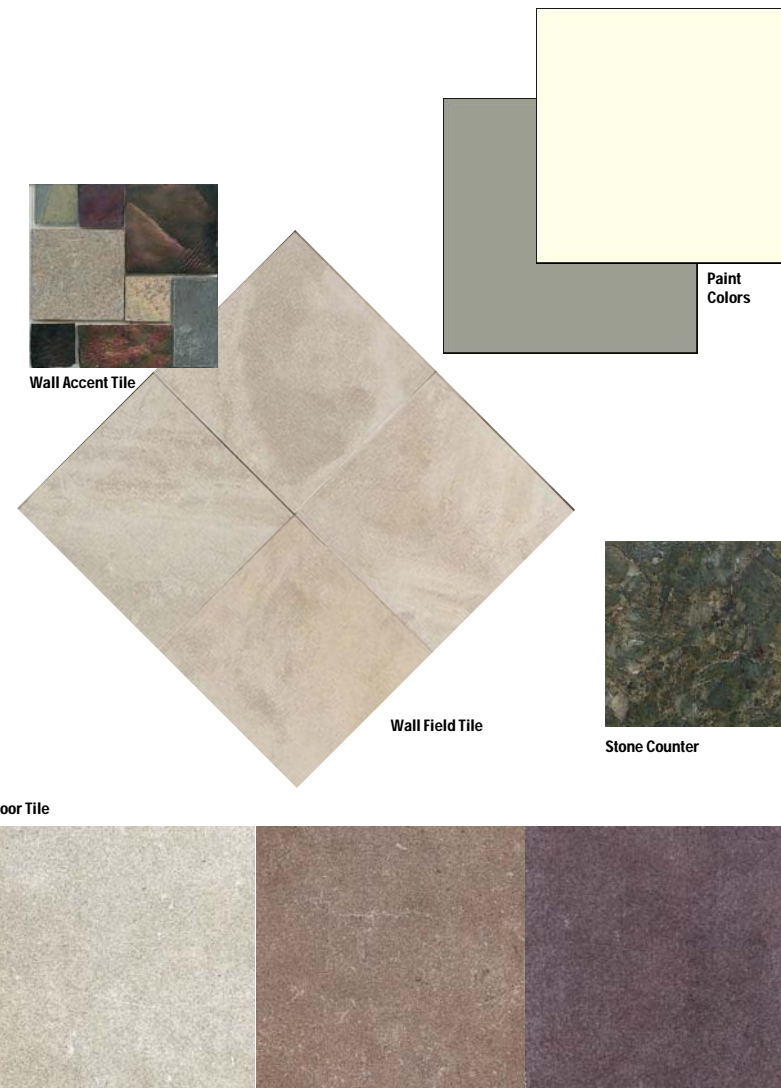

Restroom Elevations

Wall Accent Tile

Paint Colors

Wall Field Tile

Stone Counter

Floor Tile

Restroom Finishes