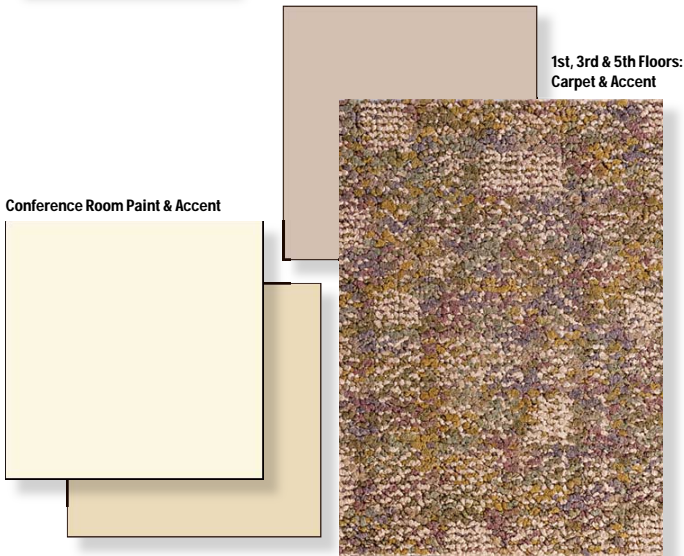

Board Room Offices:
Carpet & Accent

Conference Room Paint & Accent