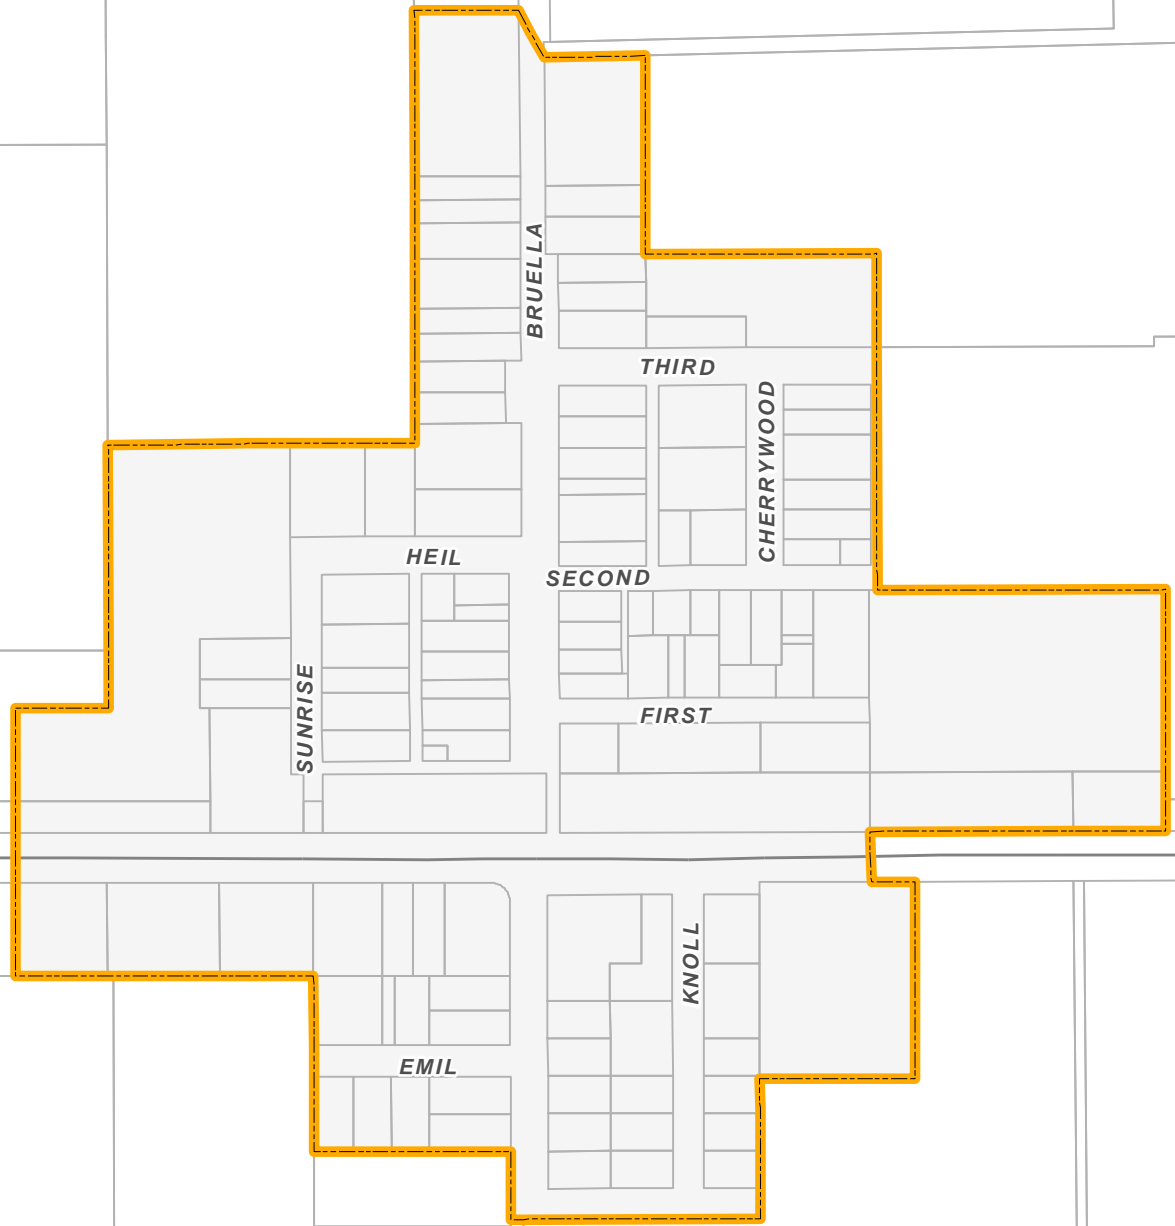

Victor Elementary School

**victor**  
**lighting district**  
San Joaquin County Public Works Geographic Information Systems  
1810 East Hazelton Avenue, Stockton, CA 95205

The information on this map is based on the most current information available to San Joaquin County Geographic Information Systems.  
The County of San Joaquin does not warrant its accuracy or suitability for any particular purpose.  
The information on this map is not intended to replace engineering, financial or primary records research.

 **District Boundary**

 **Parcels**